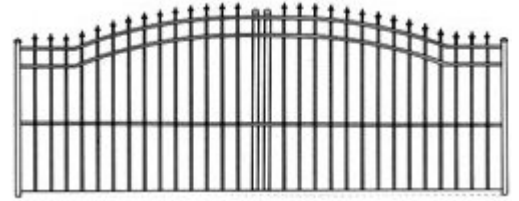

Steel Single Drive Fence Gates

SKU:

4'-5' SF-L38UC 5'-6' SF-218WA

6'-7' SF-PHLSY

Product Description

Steel Fencing Pro presents our Aluminum Fence Panels for your home or business. Give your outdoor area a touch of elegance and added security with one of our quality crafted aluminum fence panels!

Features:

- MATERIAL: Steel with Black E-Coat and Powder Coat
- HEIGHT: 4' (Outside) to 5' (Center)
- WIDTH: 10' (120")
- SHIPPING WEIGHT: 167 lbs.
- FRAME: 2" x 2" 11-Gauge Tubing
- RAILS: 1-1/2" x 1/2" x 1/8"
- PICKETS: 3/4" x 3/4" 16-Gauge Tubing (4.5" on Center)
- FINIALS: 6" Spear with Safety Ball
- LIMITED LIFETIME WARRANTY