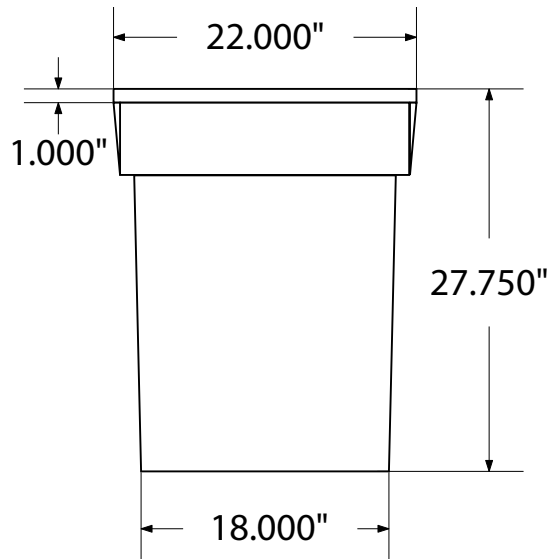

**SPEC SHEET: R32L**

**32 GALLON RECEPTACLE LINER**

**Wt. 8 lbs**

*bottom / top view*

*front view*

***product finish***

Liner is made from black polyethylene plastic.