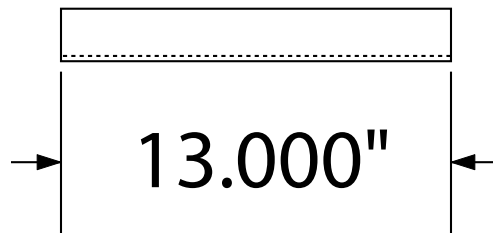

SPEC SHEET: 8LP

LEG PROTECTORS (set of 8)

Wt. 10 lbs

top view

2.125"

side view

front view

product details