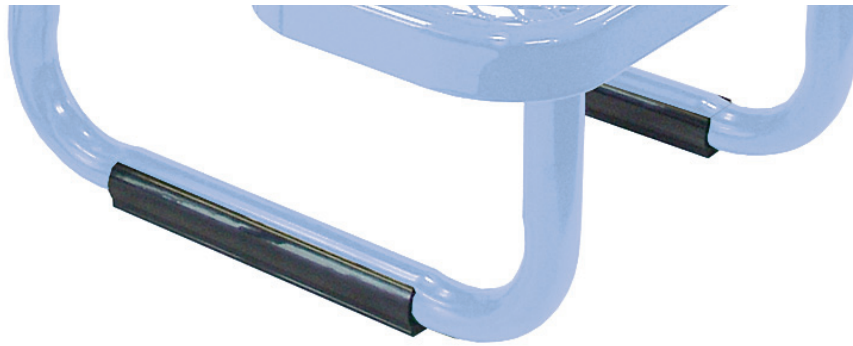

SPEC SHEET: 8LP

LEG PROTECTORS (set of 8)

Wt. 10 lbs

top view

2.125"

side view

front view

product details

Leg protector: extruded plastic