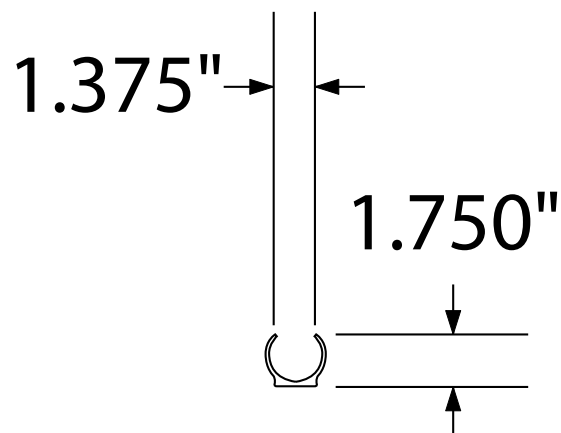

SPEC SHEET: 8LP

LEG PROTECTORS (set of 8)

Wt. 10 lbs

top view

2.125"

side view

front view

product details

Leg protector: extruded plastic