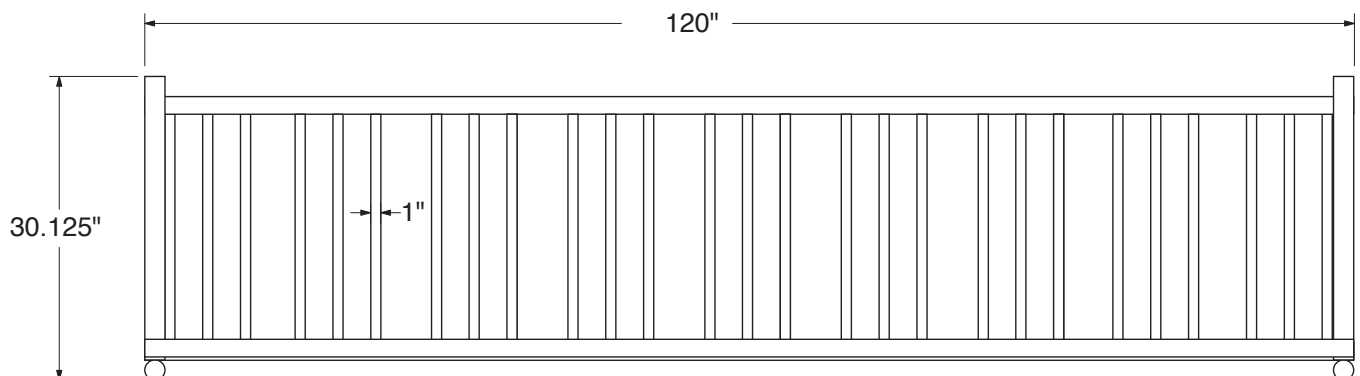

**SPEC SHEET: 10ADBK**

**10' WIDE 18 SPACES "A" FRAME BIKE RACK**

**Wt. 126 lbs**

8ADBK FOR SHOW ONLY

*top view*

*front view*

**side view**

**product finish**

Finish: galvanized steel