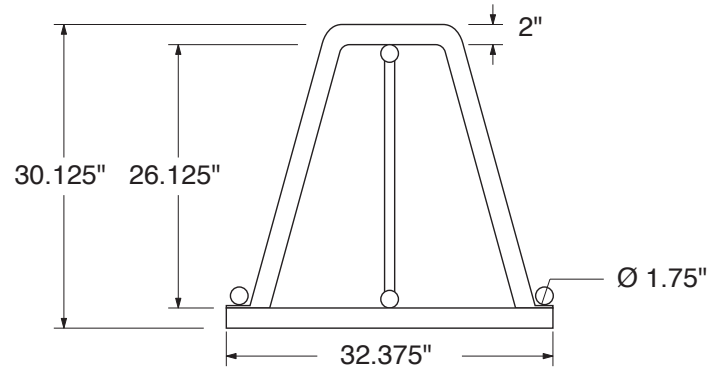

**SPEC SHEET: 10ADBK**

**10' WIDE 18 SPACES "A" FRAME BIKE RACK**

**Wt. 126 lbs**

8ADBK FOR SHOW ONLY

*top view*

*front view*

**side view**

**product finish**