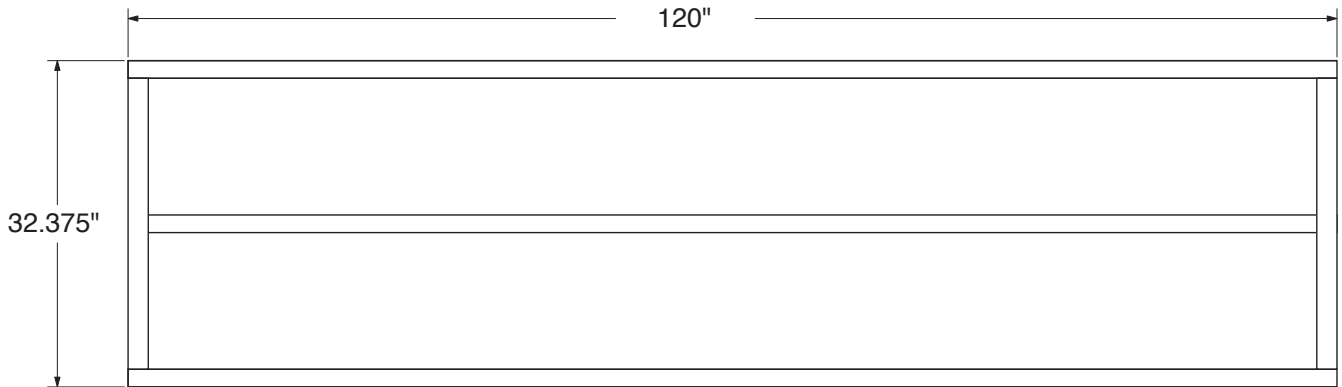

**SPEC SHEET: 10ADBK**

**10' WIDE 18 SPACES "A" FRAME BIKE RACK**

**Wt. 126 lbs**

8ADBK FOR SHOW ONLY

*top view*

*front view*

**side view**

**product finish**