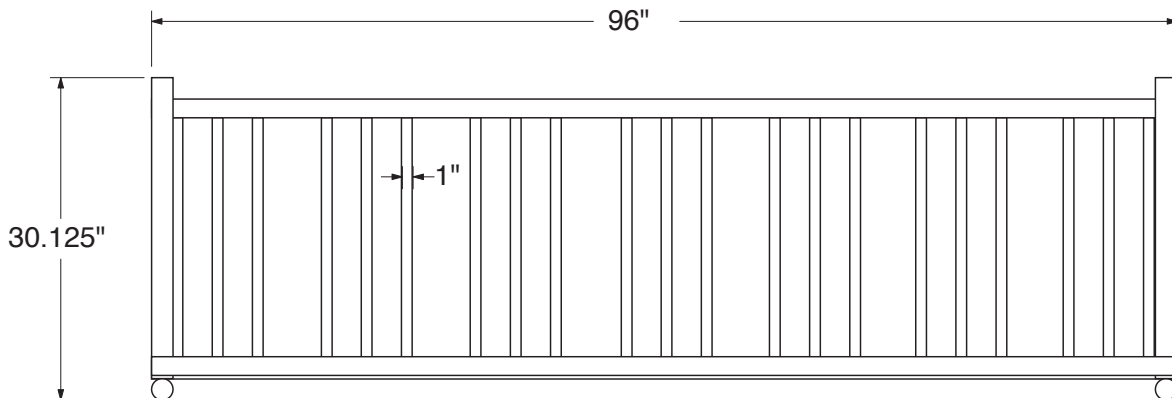

SPEC SHEET: 8ADBK

8' WIDE 14 SPACES "A" FRAME BIKE RACK

Wt. 98 lbs

top view

front view

side view

product finish

Finish: galvanized steel