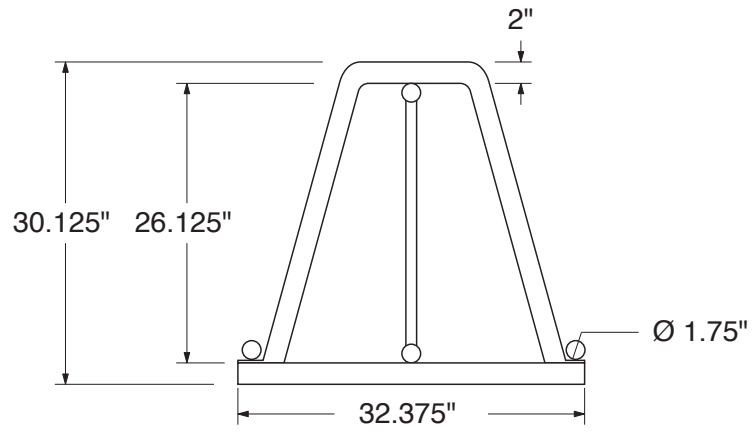

SPEC SHEET: 8ADBK

8' WIDE 14 SPACES "A" FRAME BIKE RACK

Wt. 98 lbs

top view

front view

side view

product finish

Finish: galvanized steel