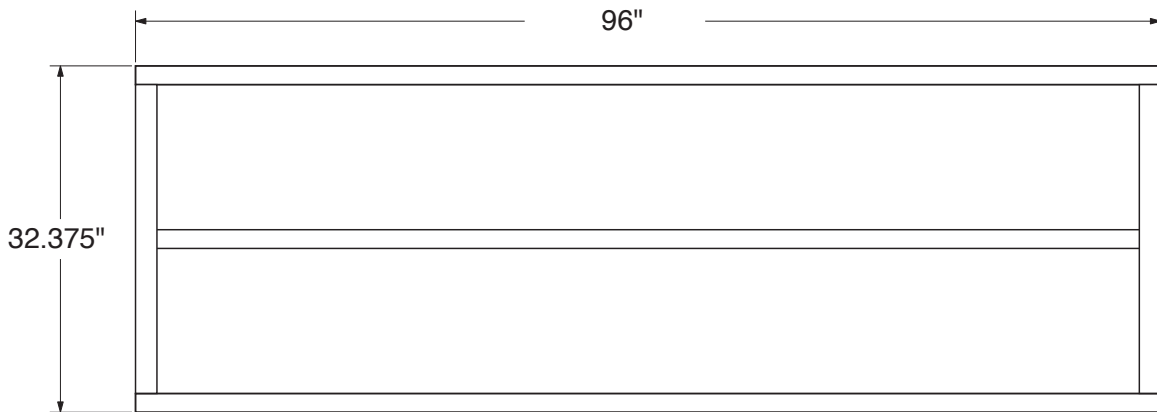

SPEC SHEET: 8ADBK

8' WIDE 14 SPACES "A" FRAME BIKE RACK

Wt. 98 lbs

top view

front view

side view

product finish

Finish: galvanized steel