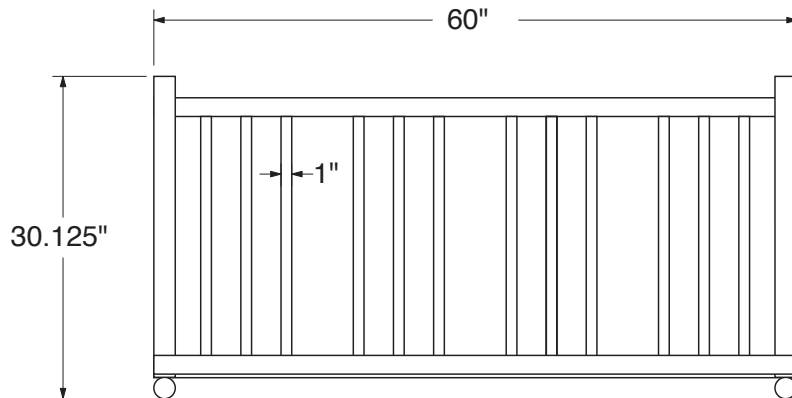

SPEC SHEET: 5ADBK

5' WIDE 8 SPACES "A" FRAME BIKE RACK

Wt. 83 lbs

8ADBK FOR SHOW ONLY

top view

front view

side view

product finish