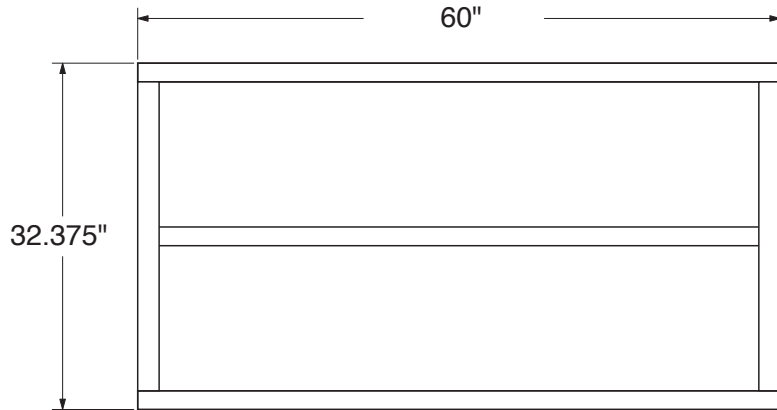

SPEC SHEET: 5ADBK

5' WIDE 8 SPACES "A" FRAME BIKE RACK

Wt. 83 lbs

8ADBK FOR SHOW ONLY

top view

front view

side view

product finish