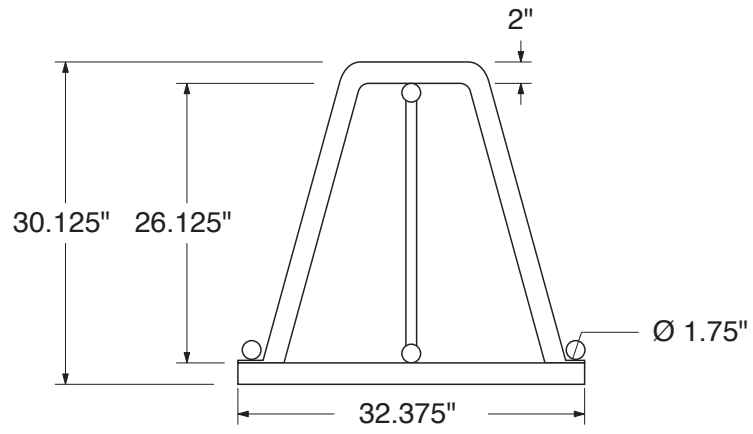

SPEC SHEET: 5ADBK

5' WIDE 8 SPACES "A" FRAME BIKE RACK

Wt. 83 lbs

8ADBK FOR SHOW ONLY

top view

front view

side view

product finish