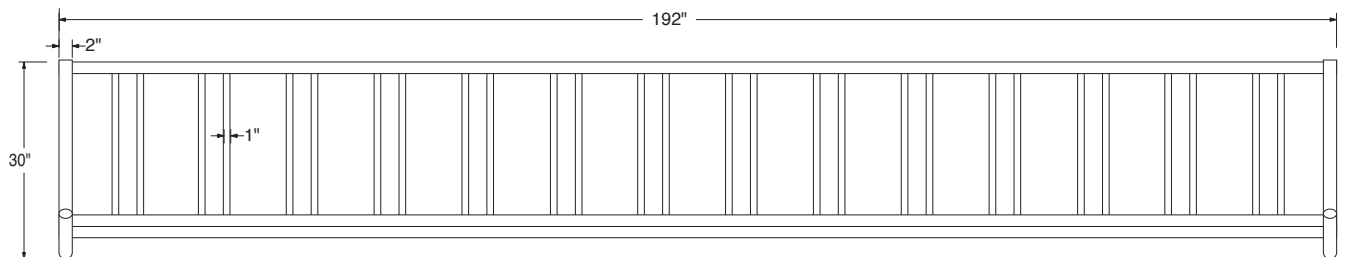

**SPEC SHEET: 16JSBK**

**16' WIDE 14 SPACES "J" FRAME BIKE RACK SINGLE SIDED Wt. 131 lbs**

10JSBK FOR SHOW ONLY

**top view**

**front view**

**side view**

**product finish**

Finish: galvanized steel