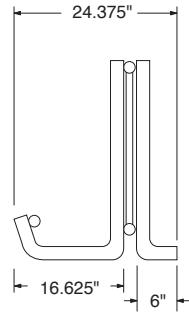

**SPEC SHEET: 16JSBK**

**16' WIDE 14 SPACES "J" FRAME BIKE RACK SINGLE SIDED Wt. 131 lbs**

10JSBK FOR SHOW ONLY

**top view**

**front view**

**side view**

**product finish**

Finish: galvanized steel