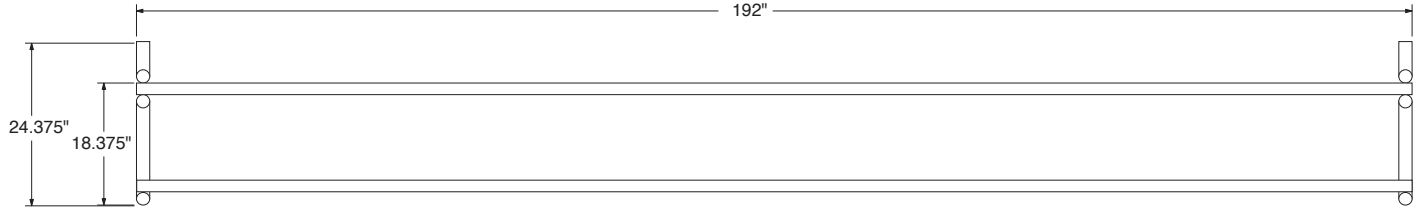

**SPEC SHEET: 16JSBK**

**16' WIDE 14 SPACES "J" FRAME BIKE RACK SINGLE SIDED Wt. 131 lbs**

10JSBK FOR SHOW ONLY

**top view**

**front view**

**side view**

**product finish**

Finish: galvanized steel