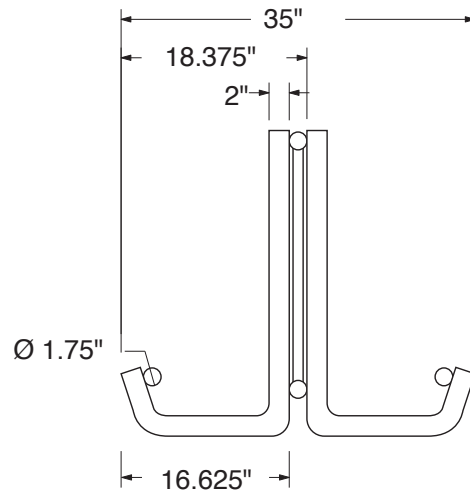

SPEC SHEET: 5JDBK

5' WIDE 8 SPACES "J" FRAME BIKE RACK DOUBLE SIDED

Wt. 74 lbs

10JDBK FOR SHOW ONLY

top view

front view

side view

product finish