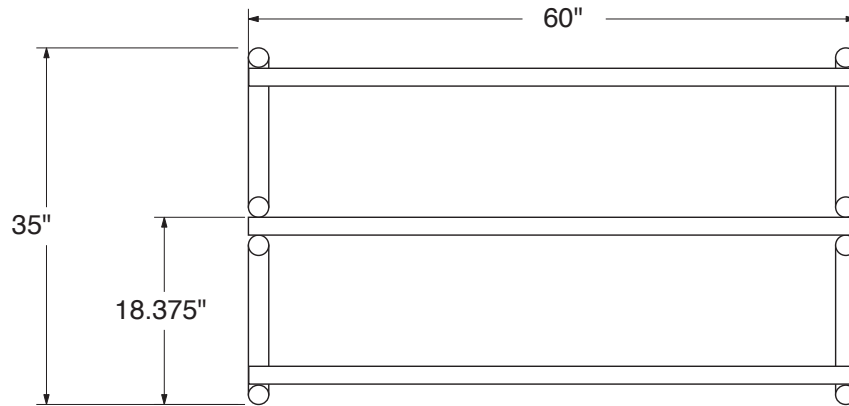

SPEC SHEET: 5JDBK

5' WIDE 8 SPACES "J" FRAME BIKE RACK DOUBLE SIDED

Wt. 74 lbs

10JDBK FOR SHOW ONLY

top view

front view

side view

product finish