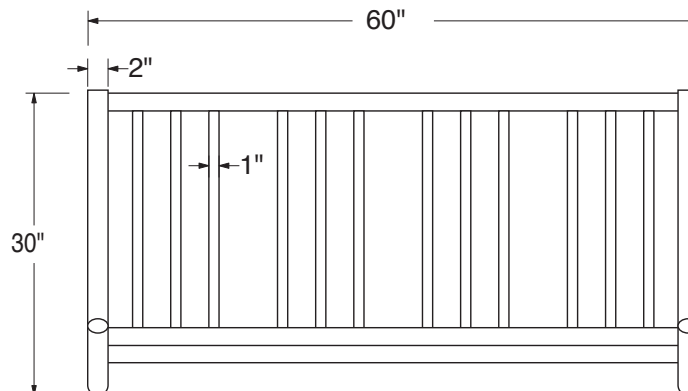

SPEC SHEET: 5JDBK

5' WIDE 8 SPACES "J" FRAME BIKE RACK DOUBLE SIDED

Wt. 74 lbs

10JDBK FOR SHOW ONLY

top view

front view

side view

product finish