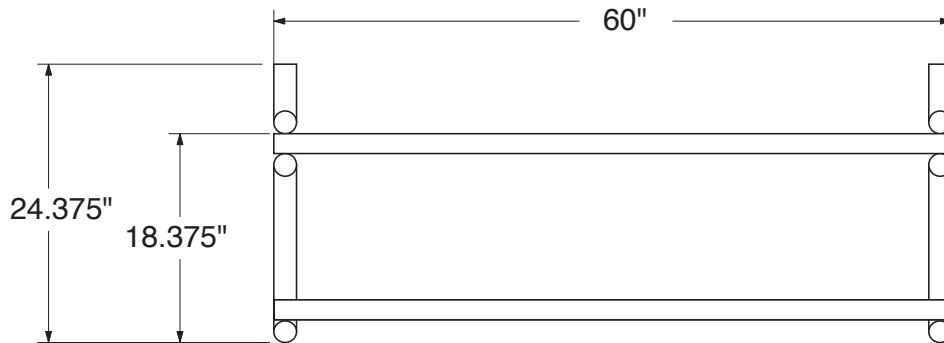

SPEC SHEET: 5JSBK

5' WIDE 4 SPACES "J" FRAME BIKE RACK SINGLE SIDED

Wt. 58 lbs

10JSBK FOR SHOW ONLY

top view

front view

side view

product finish