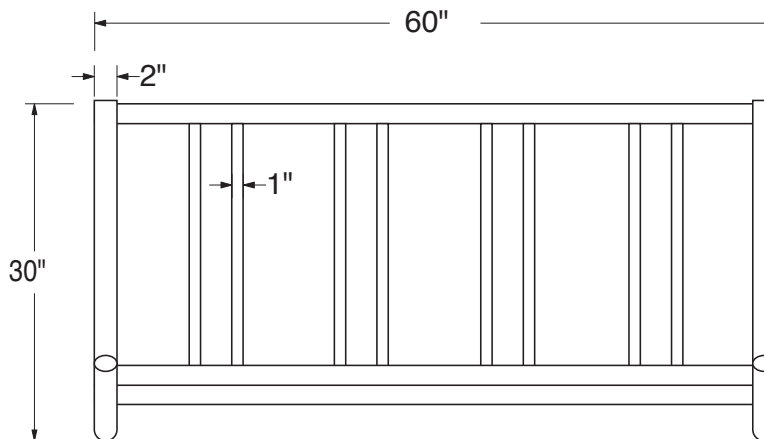

SPEC SHEET: 5JSBK

5' WIDE 4 SPACES "J" FRAME BIKE RACK SINGLE SIDED

Wt. 58 lbs

10JSBK FOR SHOW ONLY

top view

front view

side view

product finish