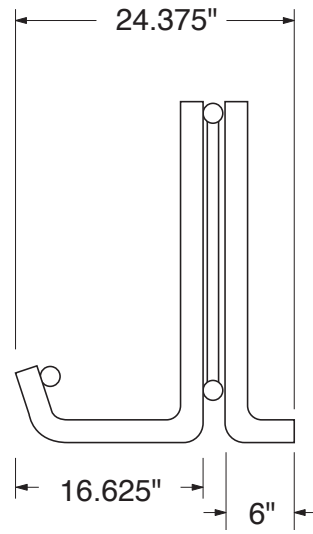

SPEC SHEET: 5JSBK

5' WIDE 4 SPACES "J" FRAME BIKE RACK SINGLE SIDED

Wt. 58 lbs

10JSBK FOR SHOW ONLY

top view

front view

side view

product finish