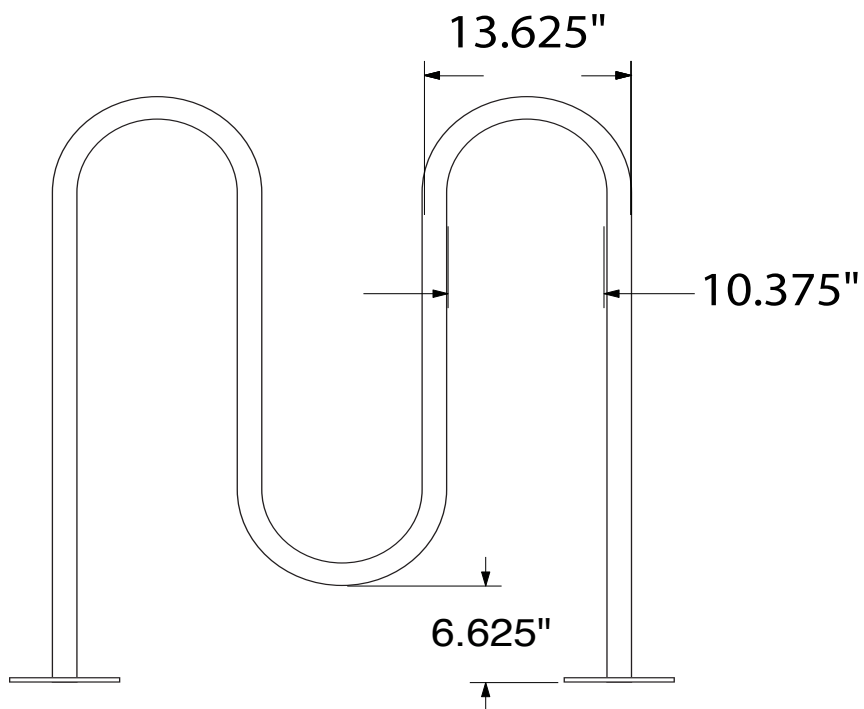

SPEC SHEET: 1BK5P-SM

44 5/8" THERMOPLASTIC WAVE RACK 1 5/8" DIA *surface mount* **Wt. 51 lbs**

1BK5P-IG FOR SHOW ONLY

top view

front view

side view

product finish

Finish: Thermoplastic covered

mounting types

SM = Surface Mount:
concrete anchors
through discs welded
to legs

IG= In-Ground:
extra long tubes

SURFACE MOUNT