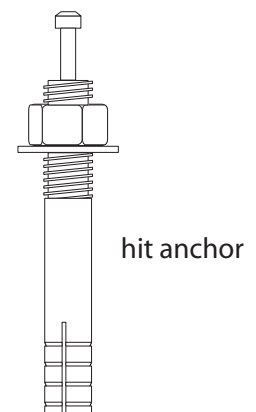

SPEC SHEET: 1BK5P-SM

44 5/8" THERMOPLASTIC WAVE RACK 1 5/8" DIA *surface mount* **Wt. 51 lbs**

1BK5P-IG FOR SHOW ONLY

top view

front view

side view

product finish

Finish: Thermoplastic covered

mounting types

SM = Surface Mount:
concrete anchors
through discs welded
to legs

IG= In-Ground:
extra long tubes

SURFACE MOUNT