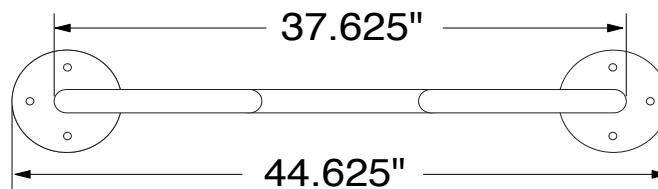

SPEC SHEET: 1BK5P-SM

44 5/8" THERMOPLASTIC WAVE RACK 1 5/8" DIA *surface mount* **Wt. 51 lbs**

1BK5P-IG FOR SHOW ONLY

top view

front view

side view

product finish

Finish: Thermoplastic covered

mounting types

SM = Surface Mount:
concrete anchors
through discs welded
to legs

IG= In-Ground:
extra long tubes

SURFACE MOUNT