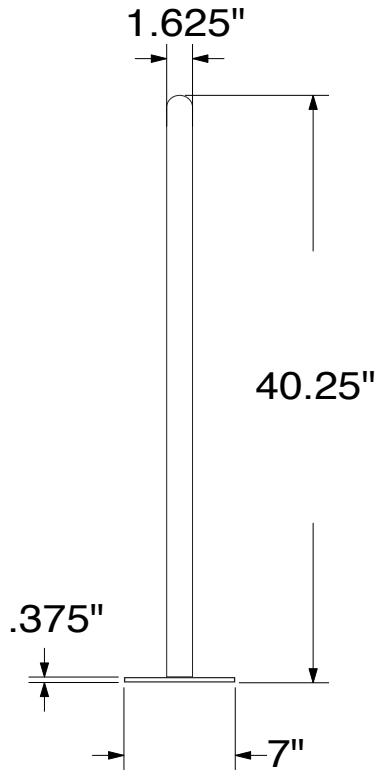

SPEC SHEET: 1BK5P-SM

44 5/8" THERMOPLASTIC WAVE RACK 1 5/8" DIA *surface mount* **Wt. 51 lbs**

1BK5P-IG FOR SHOW ONLY

top view

front view

side view

product finish

Finish: Thermoplastic covered

mounting types

SM = Surface Mount:
concrete anchors
through discs welded
to legs

IG= In-Ground:
extra long tubes

SURFACE MOUNT