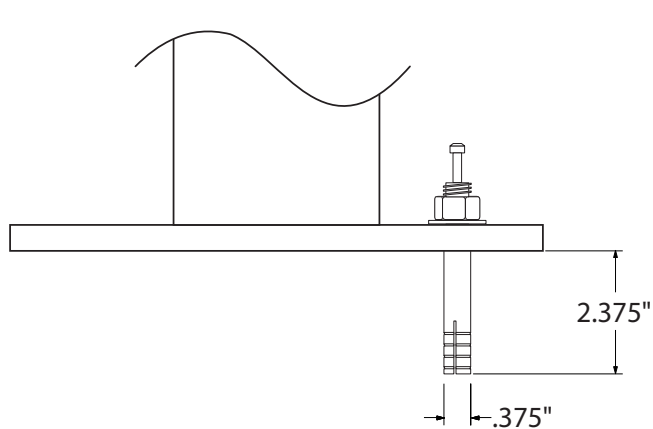

SPEC SHEET: 1BK5P-SM

44 5/8" THERMOPLASTIC WAVE RACK 1 5/8" DIA *surface mount* **Wt. 51 lbs**

1BK5P-IG FOR SHOW ONLY

top view

front view

side view

product finish

Finish: Thermoplastic covered

mounting types

SM = Surface Mount:
concrete anchors
through discs welded
to legs

IG= In-Ground:
extra long tubes

SURFACE MOUNT