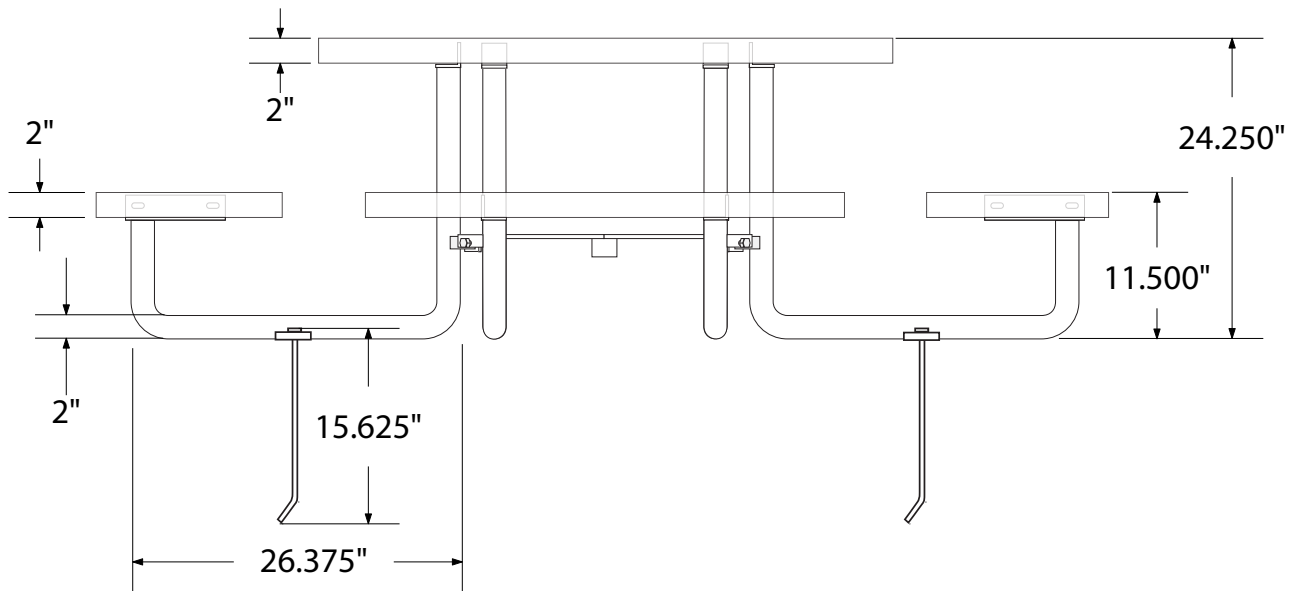

SPEC SHEET: T46ROIG-CHILD-PERF

46' ROUND PERFORATED METAL CHILDREN'S TABLE IN-GROUND Wt. 305 lbs

T46ROSM-CHILD-PERF
FOR SHOW ONLY

top view

side view

product details

Coated Surfaces:

- Thermoplastic coated
- Copolymer-based, environmentally safe
- Does not fade, crack, peel warp
- Applied at a thickness of 25-30 mils.
- 5 Year warranty on coating

Construction:

- Seats and tops - 11 gauge steel
- 2" tubular understructure
- Understructure - galvanized steel
- Understructure finish - black polyester powder coated
- Nuts, washers and bolts - galvanized steel

mounting types

P = Portable : no mount

SM = Surface Mount:
concrete anchors
through discs welded
to legs

IG= In-Ground:
J-rods set in concrete
through discs welded
to legs