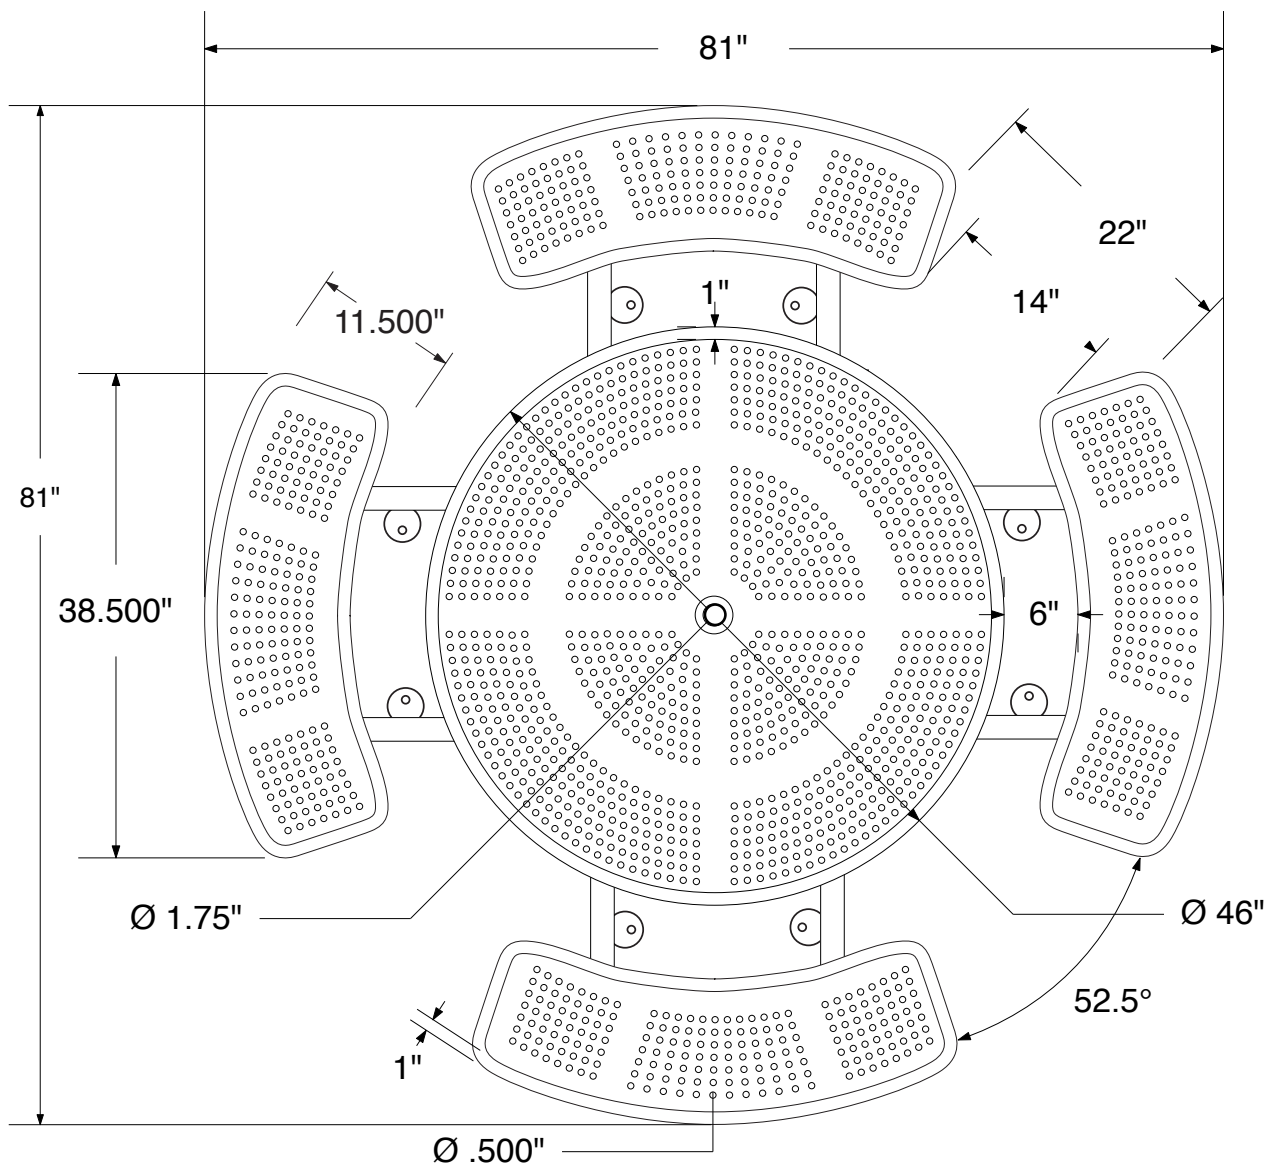

SPEC SHEET: T46ROIG-CHILD-PERF

46' ROUND PERFORATED METAL CHILDREN'S TABLE IN-GROUND Wt. 305 lbs

T46ROSM-CHILD-PERF
FOR SHOW ONLY

top view

side view

product details

Coated Surfaces:

- Thermoplastic coated
- Copolymer-based, environmentally safe
- Does not fade, crack, peel warp
- Applied at a thickness of 25-30 mils.
- 5 Year warranty on coating

Construction:

- Seats and tops - 11 gauge steel
- 2" tubular understructure
- Understructure - galvanized steel
- Understructure finish - black polyester powder coated
- Nuts, washers and bolts - galvanized steel

mounting types

P = Portable : no mount

SM = Surface Mount:
concrete anchors
through discs welded
to legs

IG= In-Ground:
J-rods set in concrete
through discs welded
to legs