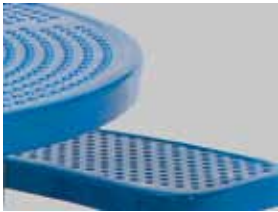

SPEC SHEET: T46ROP-CHILD-PERF

46' ROUND PERFORATED METAL CHILDREN'S TABLE PORTABLE **Wt. 295 lbs**

T46ROSM-CHILD-PERF
FOR SHOW ONLY

top view

side view

product details

Coated Surfaces:

- Thermoplastic coated
- Copolymer-based, environmentally safe
- Does not fade, crack, peel warp
- Applied at a thickness of 25-30 mils.
- 5 Year warranty on coating

Construction:

- Seats and tops - 11 gauge steel
- 2" tubular understructure
- Understructure - galvanized steel
- Understructure finish - black polyester powder coated
- Nuts, washers and bolts - galvanized steel

mounting types

P = Portable : no mount

SM = Surface Mount:
concrete anchors
through discs welded
to legs

IG= In-Ground:
J-rods set in concrete
through discs welded
to legs