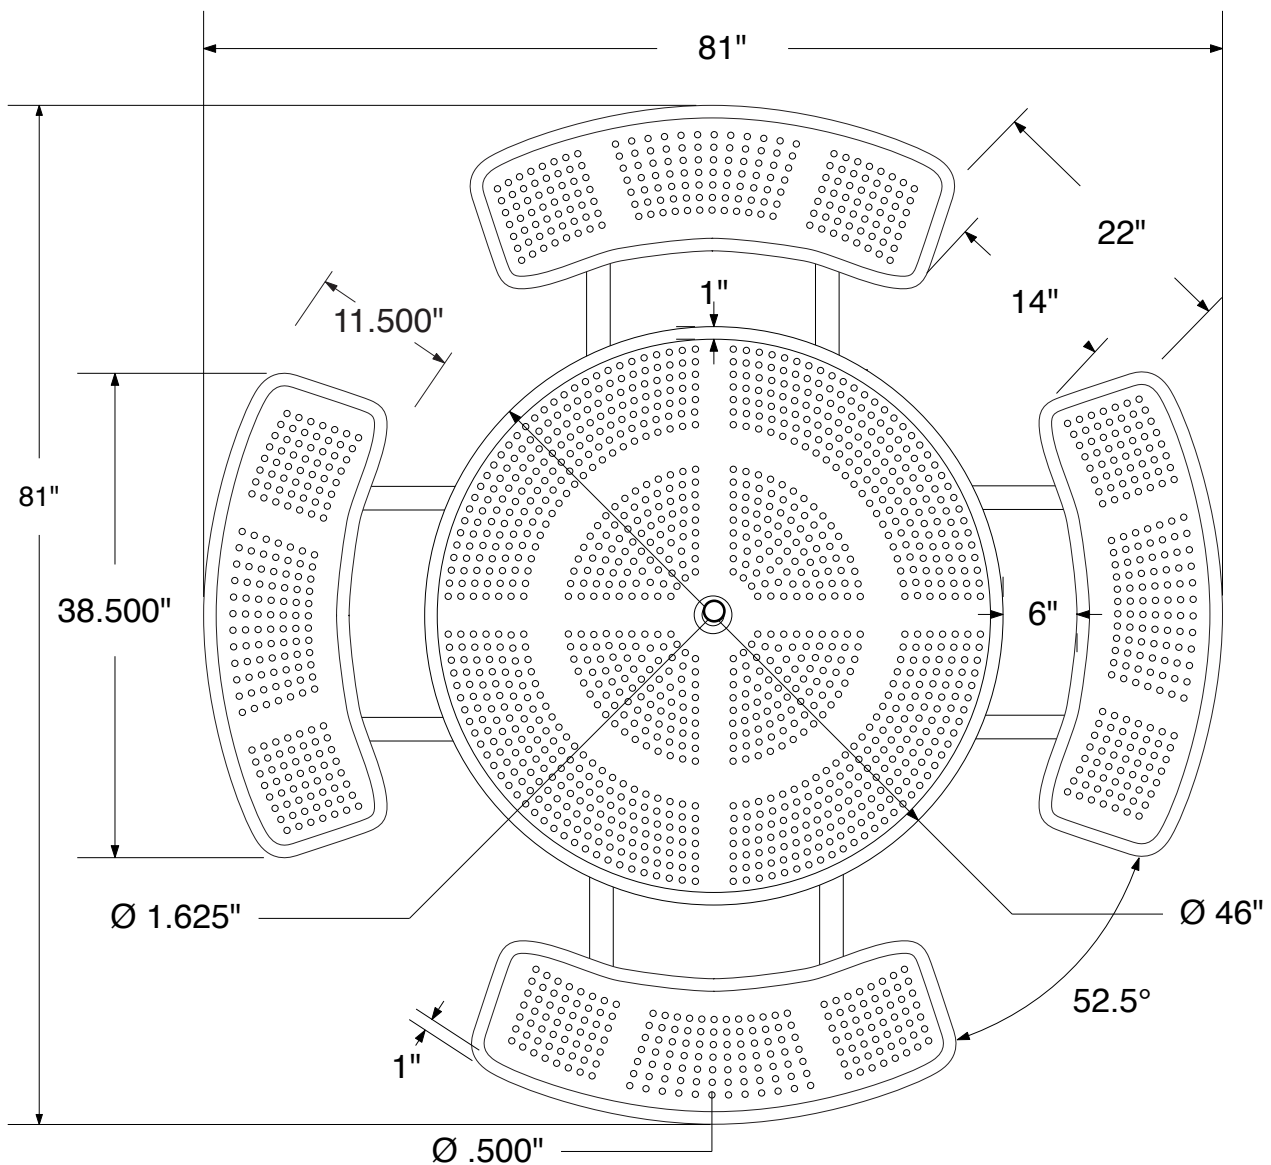

SPEC SHEET: T46ROP-CHILD-PERF

46' ROUND PERFORATED METAL CHILDREN'S TABLE PORTABLE **Wt. 295 lbs**

T46ROSM-CHILD-PERF
FOR SHOW ONLY

top view

side view

product details

Coated Surfaces:

- Thermoplastic coated
- Copolymer-based, environmentally safe
- Does not fade, crack, peel warp
- Applied at a thickness of 25-30 mils.
- 5 Year warranty on coating

Construction:

- Seats and tops - 11 gauge steel
- 2" tubular understructure
- Understructure - galvanized steel
- Understructure finish - black polyester powder coated
- Nuts, washers and bolts - galvanized steel

mounting types

P = Portable : no mount

SM = Surface Mount:
concrete anchors
through discs welded
to legs

IG= In-Ground:
J-rods set in concrete
through discs welded
to legs