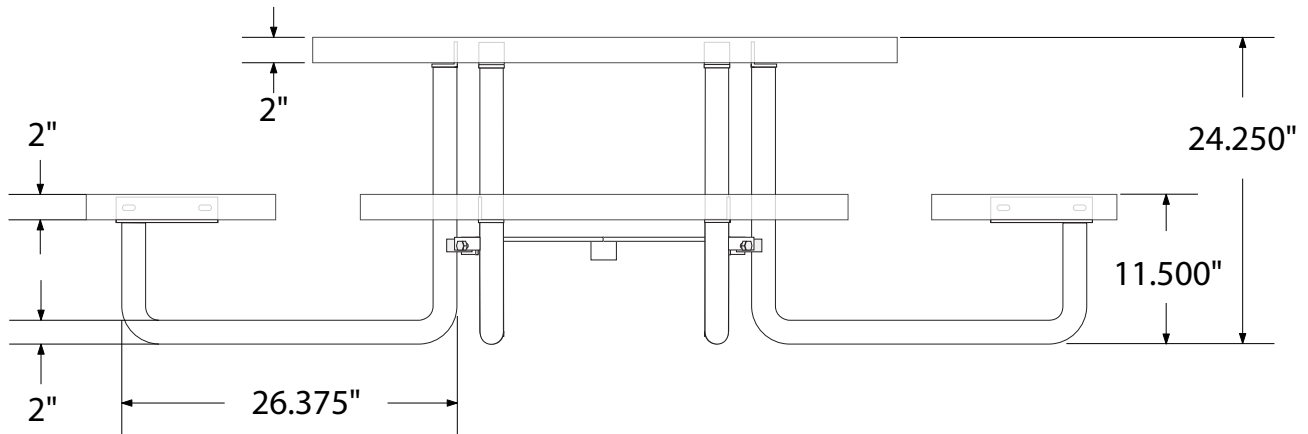

SPEC SHEET: T46ROP-CHILD-PERF

46' ROUND PERFORATED METAL CHILDREN'S TABLE PORTABLE **Wt. 295 lbs**

T46ROSM-CHILD-PERF
FOR SHOW ONLY

top view

side view

product details

Coated Surfaces:

- Thermoplastic coated
- Copolymer-based, environmentally safe
- Does not fade, crack, peel warp
- Applied at a thickness of 25-30 mils.
- 5 Year warranty on coating

Construction:

- Seats and tops - 11 gauge steel
- 2" tubular understructure
- Understructure - galvanized steel
- Understructure finish - black polyester powder coated
- Nuts, washers and bolts - galvanized steel

mounting types

P = Portable : no mount

SM = Surface Mount:
concrete anchors
through discs welded
to legs

IG= In-Ground:
J-rods set in concrete
through discs welded
to legs