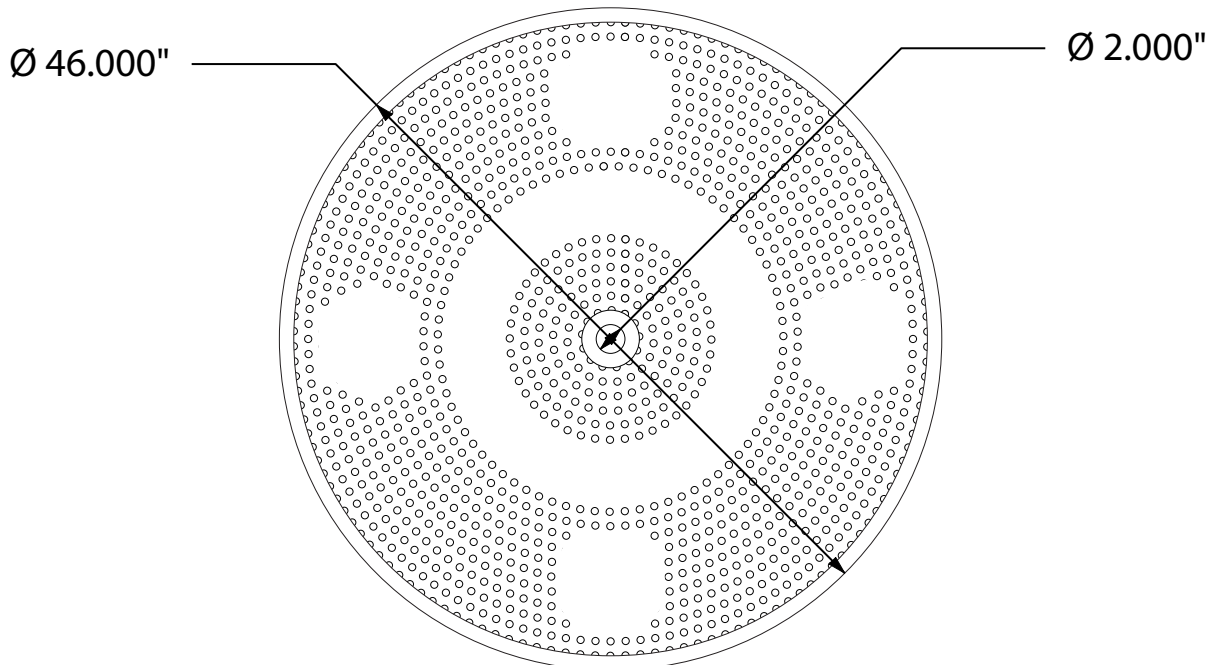

SPEC SHEET: P46TAB40

46" PERSONALIZED PERFORATED PEDESTAL TABLE 40" high Wt. 110 lbs

top view

side view

product details

Coated Surfaces:

- Thermoplastic coated
- Copolymer-based, environmentally safe
- Does not fade, crack, peel or warp
- Applied at a thickness of 25-30 mils.
- 5 Year warranty on coating

Construction:

- Table tops - 11 gauge steel
- 3" Tubular steel support
- Cast iron base
- Nuts, washers and bolts - galvanized steel