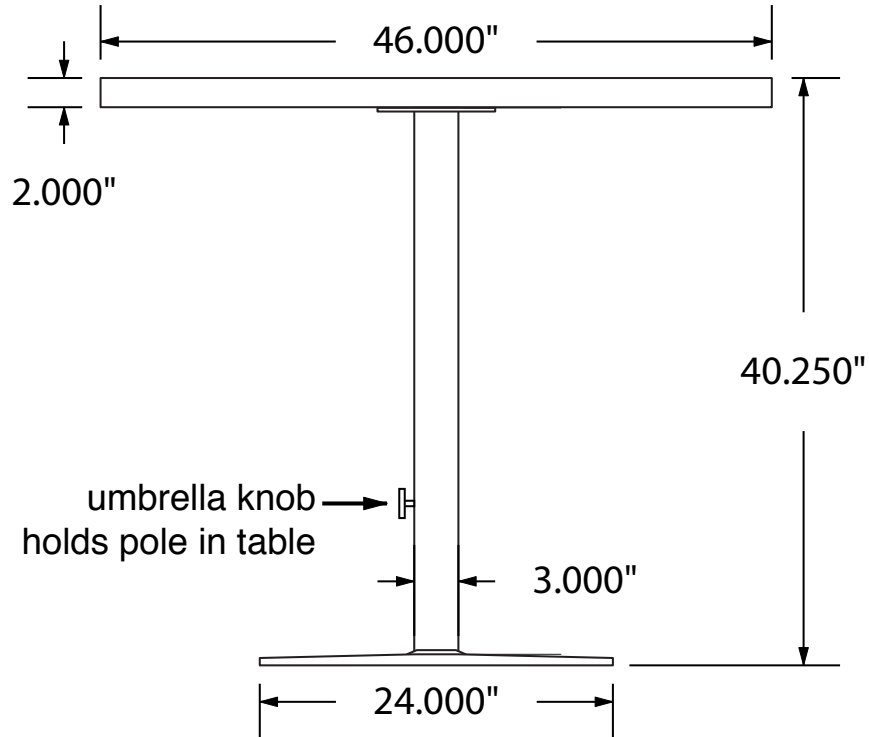

SPEC SHEET: P46TAB40

46" PERSONALIZED PERFORATED PEDESTAL TABLE 40" high Wt. 110 lbs

top view

side view

product details

Coated Surfaces:

- Thermoplastic coated
- Copolymer-based, environmentally safe
- Does not fade, crack, peel or warp
- Applied at a thickness of 25-30 mils.
- 5 Year warranty on coating

Construction:

- Table tops - 11 gauge steel
- 3" Tubular steel support
- Cast iron base
- Nuts, washers and bolts - galvanized steel