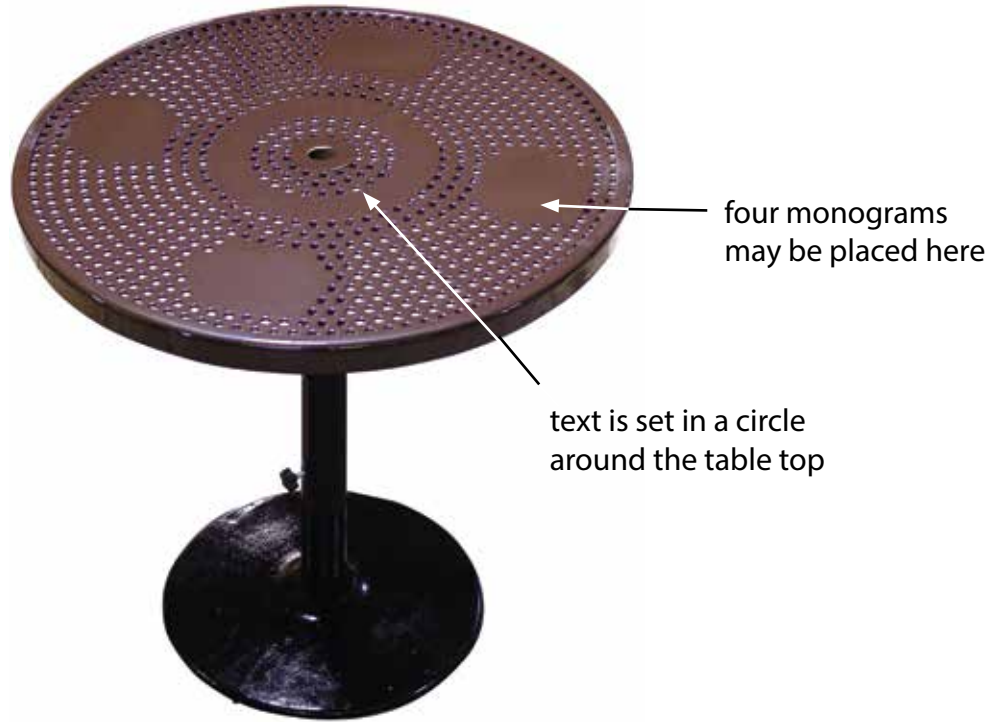

SPEC SHEET: P46TAB40

46" PERSONALIZED PERFORATED PEDESTAL TABLE 40" high Wt. 110 lbs

top view

side view

product details

Coated Surfaces:

- Thermoplastic coated
- Copolymer-based, environmentally safe
- Does not fade, crack, peel or warp
- Applied at a thickness of 25-30 mils.
- 5 Year warranty on coating

Construction:

- Table tops - 11 gauge steel
- 3" Tubular steel support
- Cast iron base
- Nuts, washers and bolts - galvanized steel