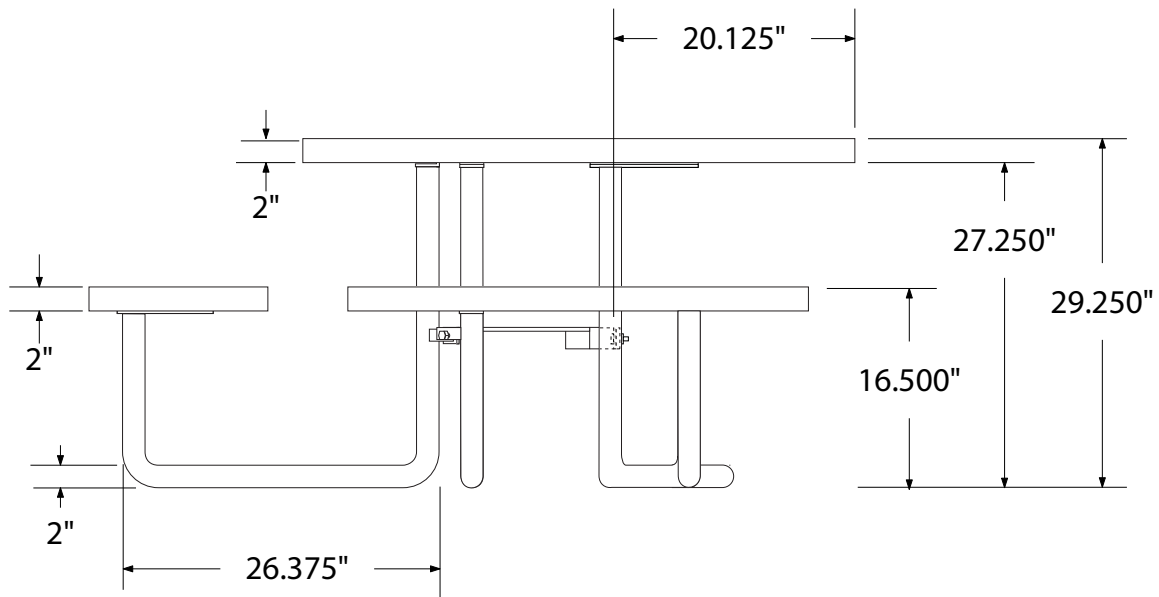

SPEC SHEET: T46ROP-ADA-PERF

46' ROUND PERFORATED METAL ADA TABLE PORTABLE

Wt. 230 lbs

top view

side view

product finish

Coated Surfaces:

- Thermoplastic coated
- Copolymer-based, environmentally safe
- Does not fade, crack, peel warp
- Applied at a thickness of 25-30 mils.
- 5 Year warranty on coating

Construction:

- Seats and tops - 11 gauge steel
- 2" tubular understructure
- Understructure - galvanized steel
- Understructure finish - black polyester powder coated
- Nuts, washers and bolts - galvanized steel

mounting types

P = Portable : no mount

SM = Surface Mount:
concrete anchors
through discs welded
to legs

IG= In-Ground:
J-rods set in concrete
through discs welded
to legs