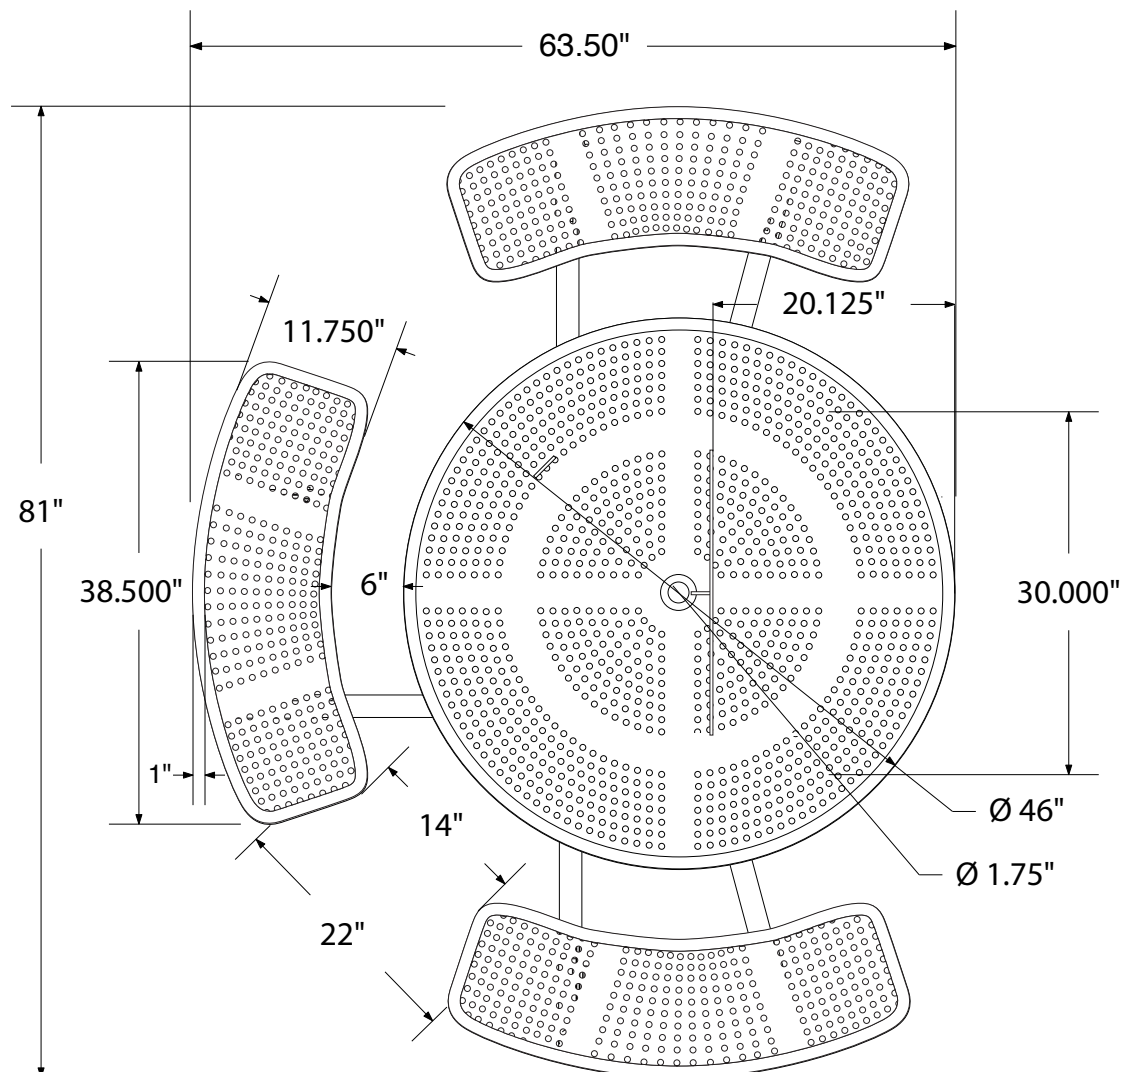

SPEC SHEET: T46ROP-ADA-PERF

46' ROUND PERFORATED METAL ADA TABLE PORTABLE

Wt. 230 lbs

top view

side view

product finish

Coated Surfaces:

- Thermoplastic coated
- Copolymer-based, environmentally safe
- Does not fade, crack, peel warp
- Applied at a thickness of 25-30 mils.
- 5 Year warranty on coating

Construction:

- Seats and tops - 11 gauge steel
- 2" tubular understructure
- Understructure - galvanized steel
- Understructure finish - black polyester powder coated
- Nuts, washers and bolts - galvanized steel

mounting types

P = Portable : no mount

SM = Surface Mount:
concrete anchors
through discs welded
to legs

IG= In-Ground:
J-rods set in concrete
through discs welded
to legs