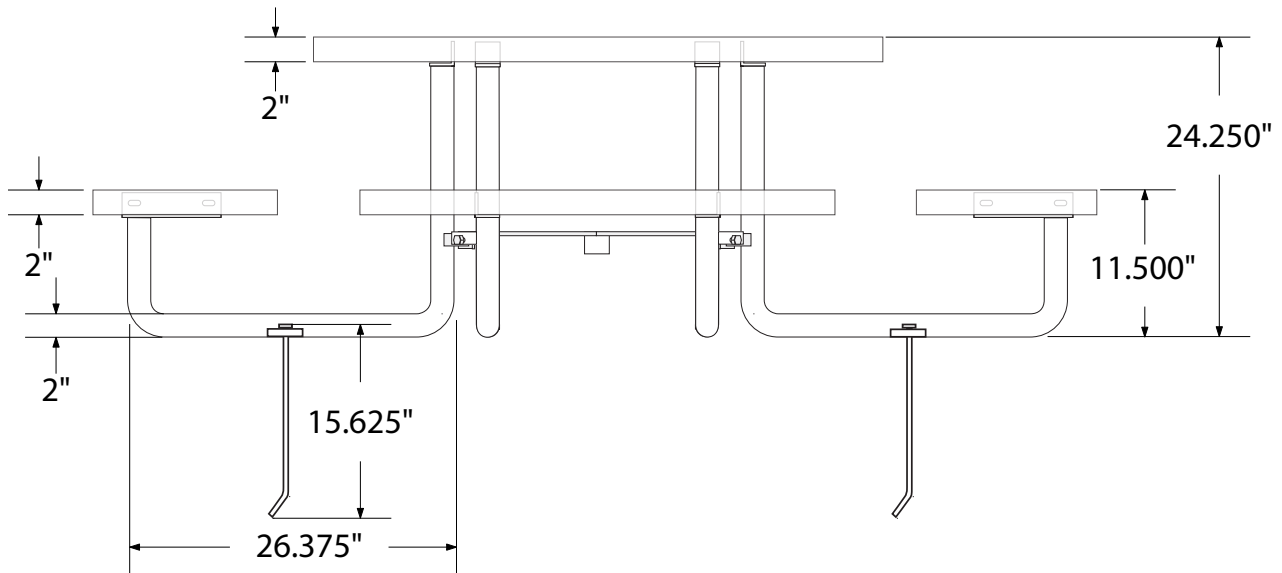

SPEC SHEET: T46ROIG CHILD

46' ROUND EXPANDED METAL CHILDREN'S TABLE IN-GROUND Wt. 260 lbs

T46ROP-CHILD FOR
SHOW ONLY

top view

side view

product details

Coated Surfaces:

- Thermoplastic coated
- Copolymer-based, environmentally safe
- Does not fade, crack, peel warp
- Applied at a thickness of 25-30 mils.
- 5 Year warranty on coating

Construction:

- Seats and tops - 9 gauge steel
- 2" tubular understructure
- Understructure - galvanized steel
- Understructure finish - black polyester powder coated
- Nuts, washers and bolts - galvanized steel

mounting types

P = Portable : no mount

SM = Surface Mount:
concrete anchors
through discs welded
to legs

IG= In-Ground:
J-rods set in concrete
through discs welded
to legs