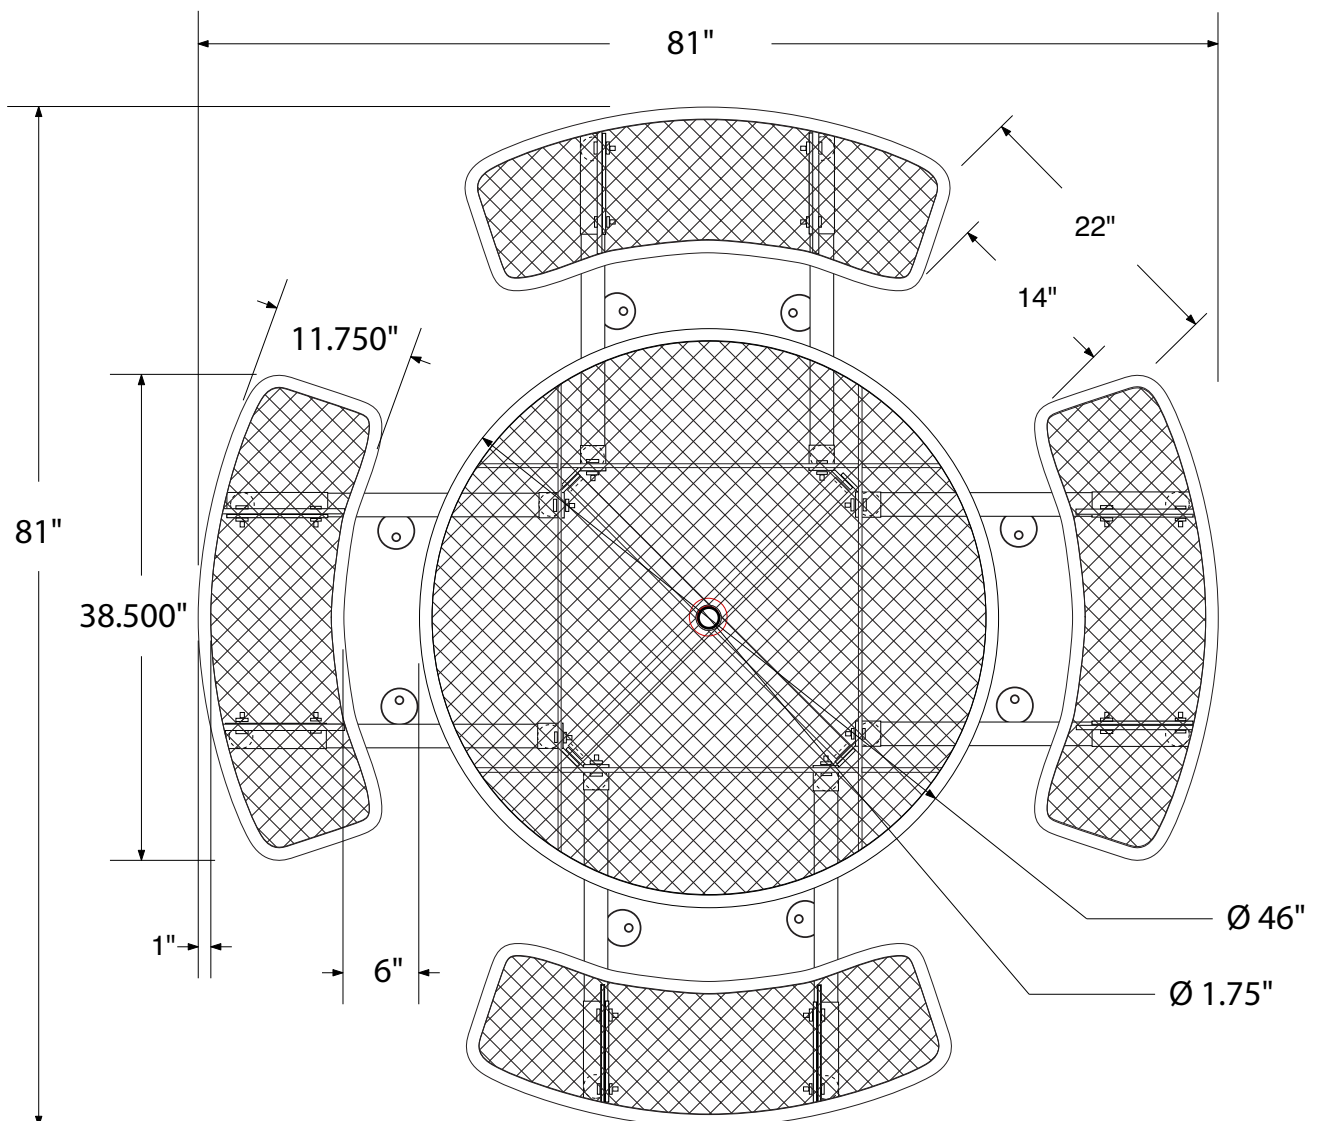

SPEC SHEET: T46ROIG CHILD

46' ROUND EXPANDED METAL CHILDREN'S TABLE IN-GROUND Wt. 260 lbs

T46ROP-CHILD FOR
SHOW ONLY

top view

side view

product details

Coated Surfaces:

- Thermoplastic coated
- Copolymer-based, environmentally safe
- Does not fade, crack, peel warp
- Applied at a thickness of 25-30 mils.
- 5 Year warranty on coating

Construction:

- Seats and tops - 9 gauge steel
- 2" tubular understructure
- Understructure - galvanized steel
- Understructure finish - black polyester powder coated
- Nuts, washers and bolts - galvanized steel

mounting types

P = Portable : no mount

SM = Surface Mount:
concrete anchors
through discs welded
to legs

IG= In-Ground:
J-rods set in concrete
through discs welded
to legs