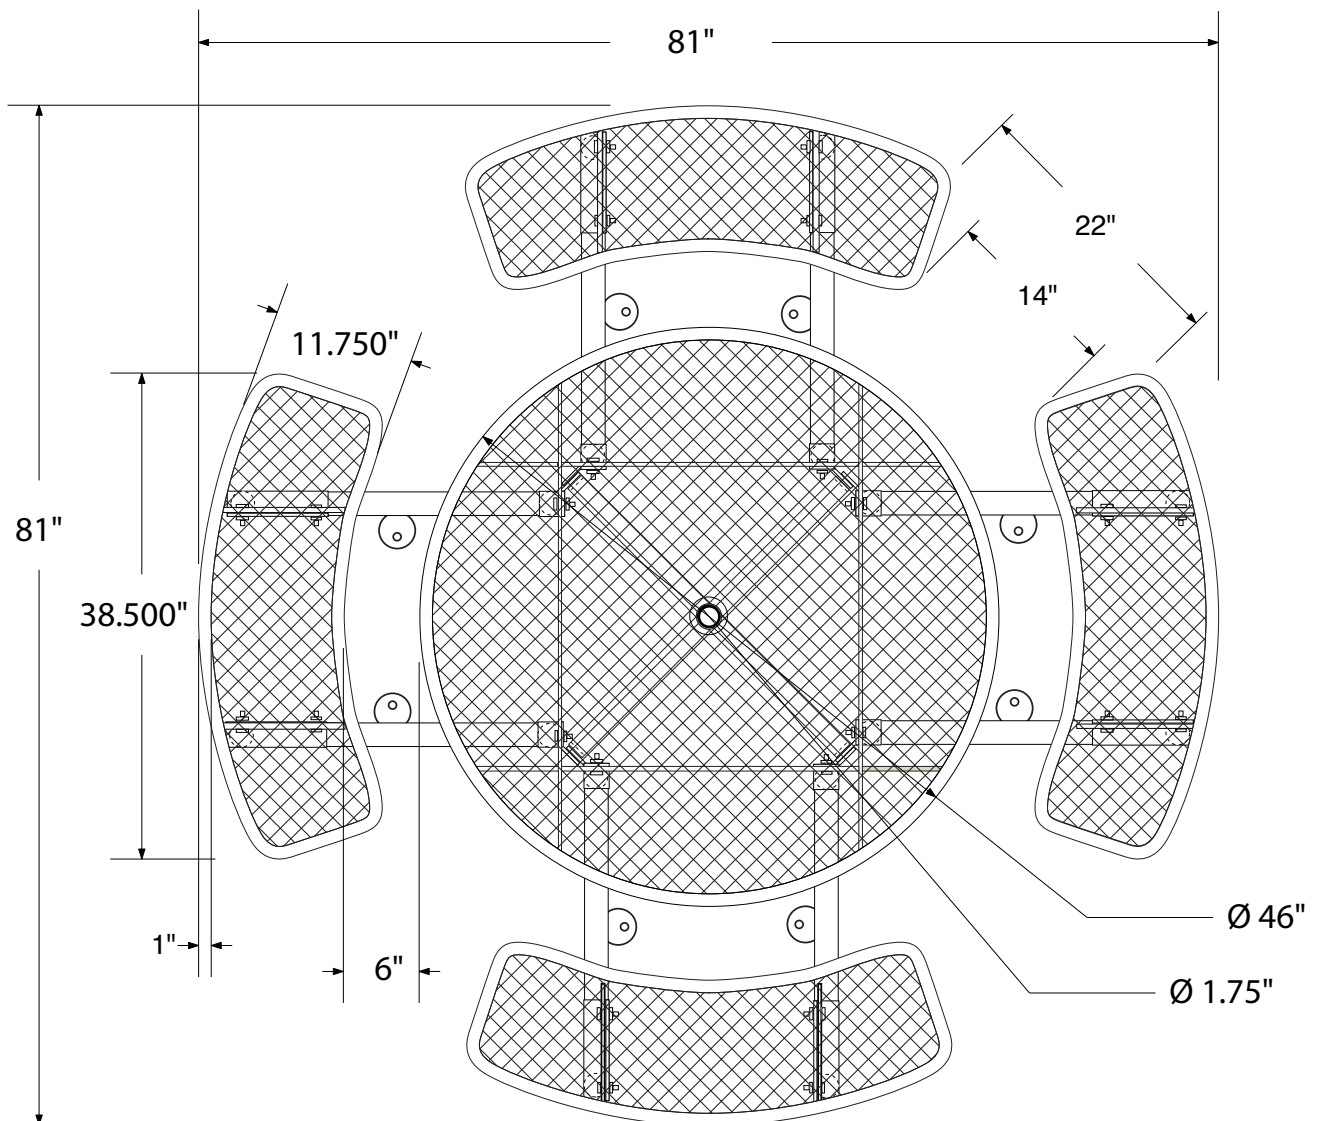

**SPEC SHEET: T46ROSM CHILD**

**46' ROUND EXPANDED METAL CHILDREN'S TABLE SURFACE MOUNT Wt. 255 lbs**

T46ROP-CHILD FOR  
SHOW ONLY

*top view*

## side view

### Construction:

- Seats and tops - 11 gauge steel
- 2" tubular understructure
- Understructure - galvanized steel
- Understructure finish - black polyester powder coated
- Nuts, washers and bolts - galvanized steel

## mounting types

P = Portable : no mount

SM = Surface Mount:  
concrete anchors  
through discs welded  
to legs

IG= In-Ground:  
J-rods set in concrete  
through discs welded  
to legs