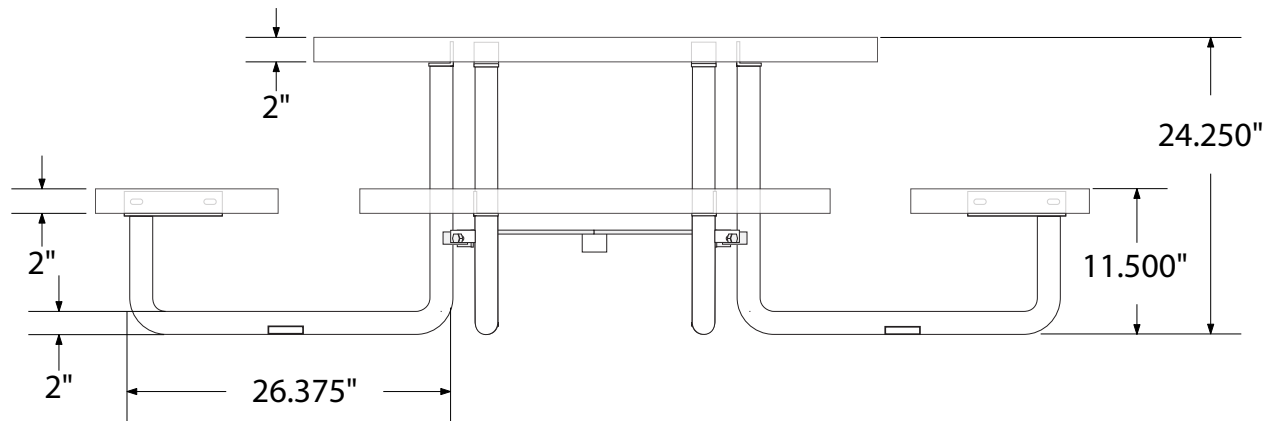

**SPEC SHEET: T46ROSM CHILD**

**46' ROUND EXPANDED METAL CHILDREN'S TABLE SURFACE MOUNT Wt. 255 lbs**

T46ROP-CHILD FOR  
SHOW ONLY

*top view*

## side view

### Construction:

- Seats and tops - 11 gauge steel
- 2" tubular understructure
- Understructure - galvanized steel
- Understructure finish - black polyester powder coated
- Nuts, washers and bolts - galvanized steel

## mounting types

P = Portable : no mount

SM = Surface Mount:  
concrete anchors  
through discs welded  
to legs

IG= In-Ground:  
J-rods set in concrete  
through discs welded  
to legs