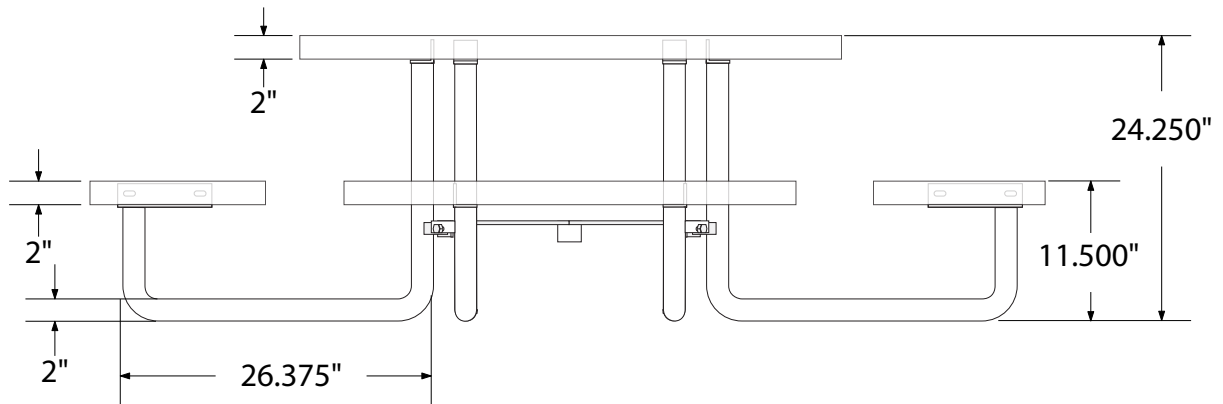

SPEC SHEET: T46ROP CHILD

46' ROUND EXPANDED METAL CHILDREN'S TABLE PORTABLE **Wt. 250 lbs**

top view

side view

product details

Coated Surfaces:

- Thermoplastic coated
- Copolymer-based, environmentally safe
- Does not fade, crack, peel warp
- Applied at a thickness of 25-30 mils.
- 5 Year warranty on coating

Construction:

- Seats and tops - 9 gauge steel
- 2" tubular understructure
- Understructure - galvanized steel
- Understructure finish - black polyester powder coated
- Nuts, washers and bolts - galvanized steel

mounting types

P = Portable : no mount

SM = Surface Mount:
concrete anchors
through discs welded
to legs

IG= In-Ground:
J-rods set in concrete
through discs welded
to legs