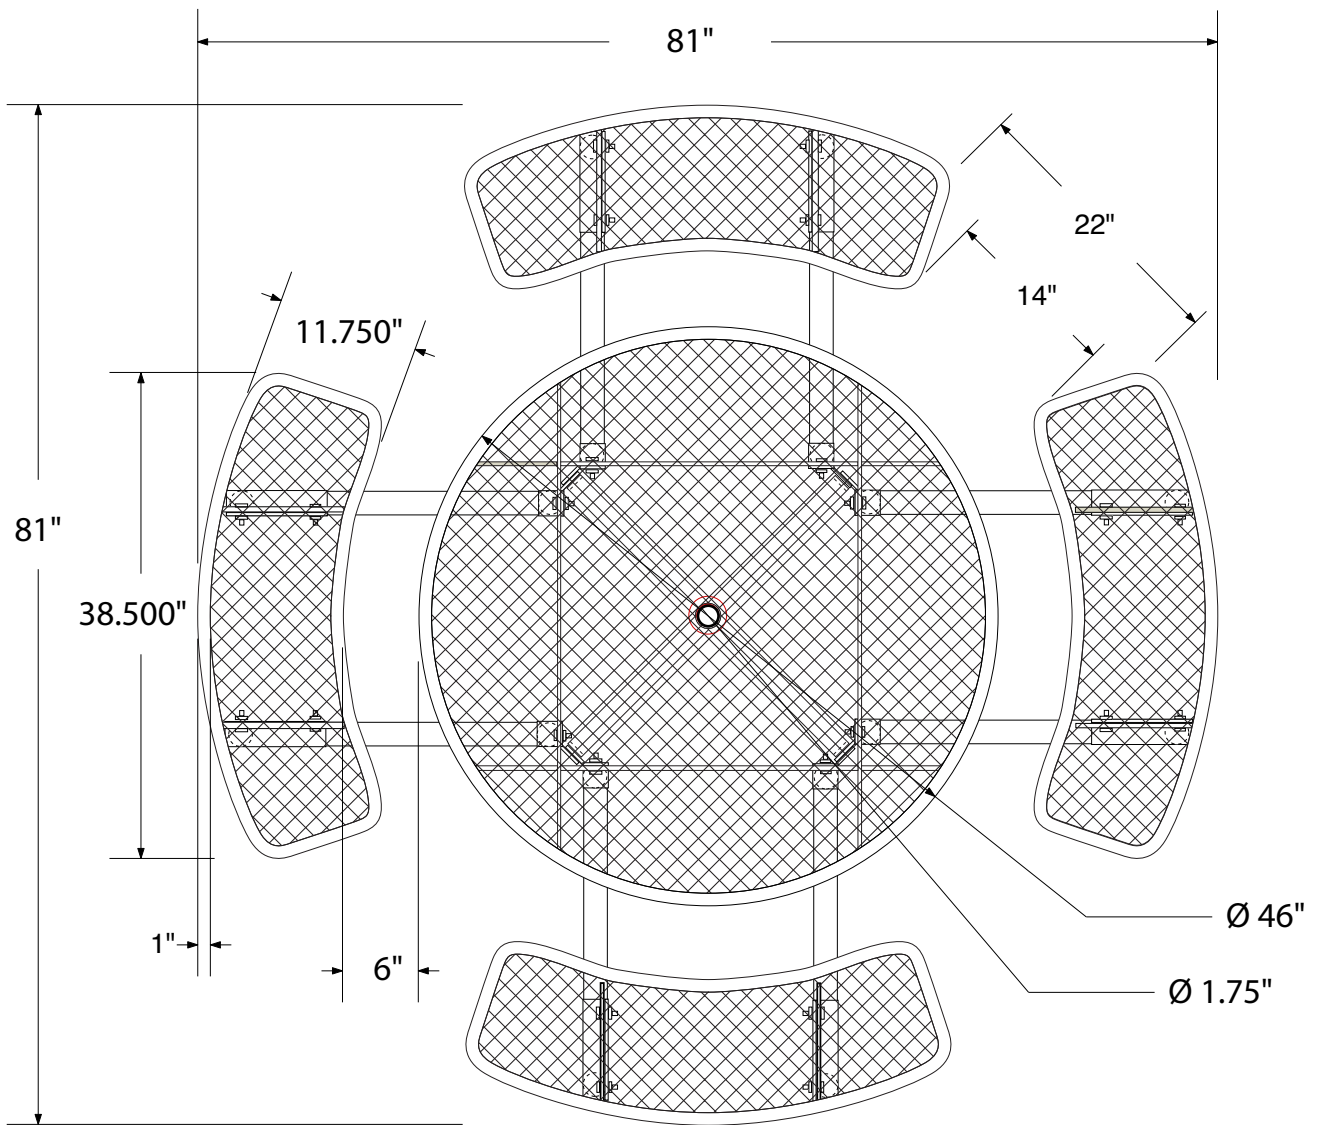

SPEC SHEET: T46ROP CHILD

46' ROUND EXPANDED METAL CHILDREN'S TABLE PORTABLE **Wt. 250 lbs**

top view

side view

product details

Coated Surfaces:

- Thermoplastic coated
- Copolymer-based, environmentally safe
- Does not fade, crack, peel warp
- Applied at a thickness of 25-30 mils.
- 5 Year warranty on coating

Construction:

- Seats and tops - 9 gauge steel
- 2" tubular understructure
- Understructure - galvanized steel
- Understructure finish - black polyester powder coated
- Nuts, washers and bolts - galvanized steel

mounting types

P = Portable : no mount

SM = Surface Mount:
concrete anchors
through discs welded
to legs

IG= In-Ground:
J-rods set in concrete
through discs welded
to legs