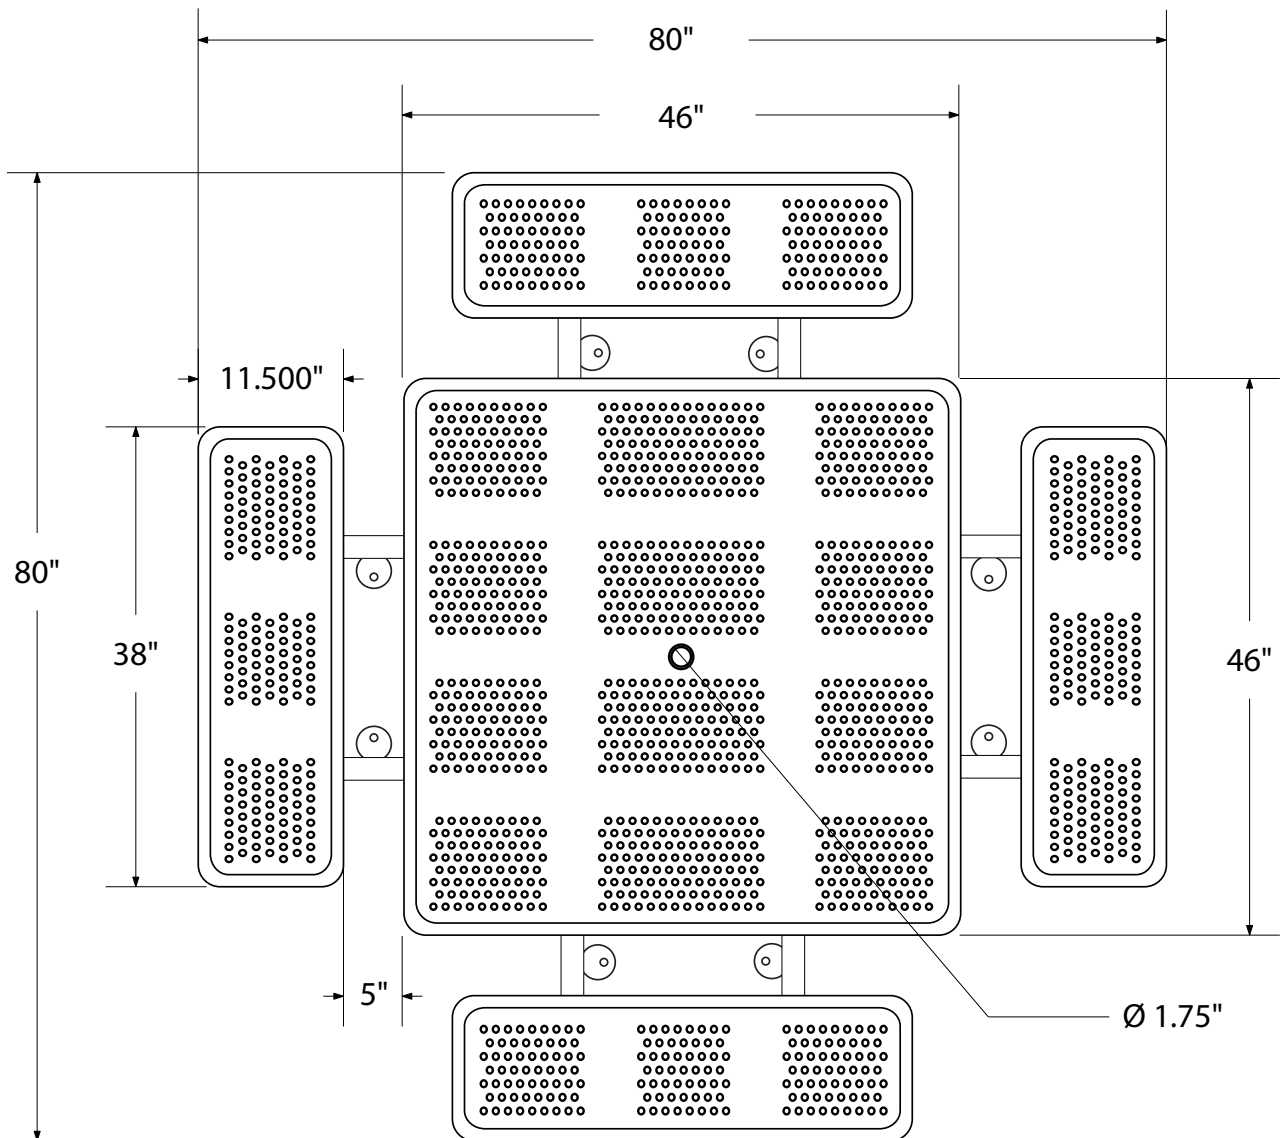

SPEC SHEET: T46SQIG-CHILD-PERF

46' SQUARE PERFORATED METAL CHILDREN'S TABLE IN-GROUND Wt. 315 lbs

T46SQP-CHILD-PERF
FOR SHOW OLNY

top view

side view

product details

Coated Surfaces:

- Thermoplastic coated
- Copolymer-based, environmentally safe
- Does not fade, crack, peel warp
- Applied at a thickness of 25-30 mils.
- 5 Year warranty on coating

Construction:

- Seats and tops - 11 gauge steel
- 2" tubular understructure
- Understructure - galvanized steel
- Understructure finish - black polyester powder coated
- Nuts, washers and bolts - galvanized steel

mounting types

P = Portable : no mount

SM = Surface Mount:
concrete anchors
through discs welded
to legs

IG= In-Ground:
J-rods set in concrete
through discs welded
to legs