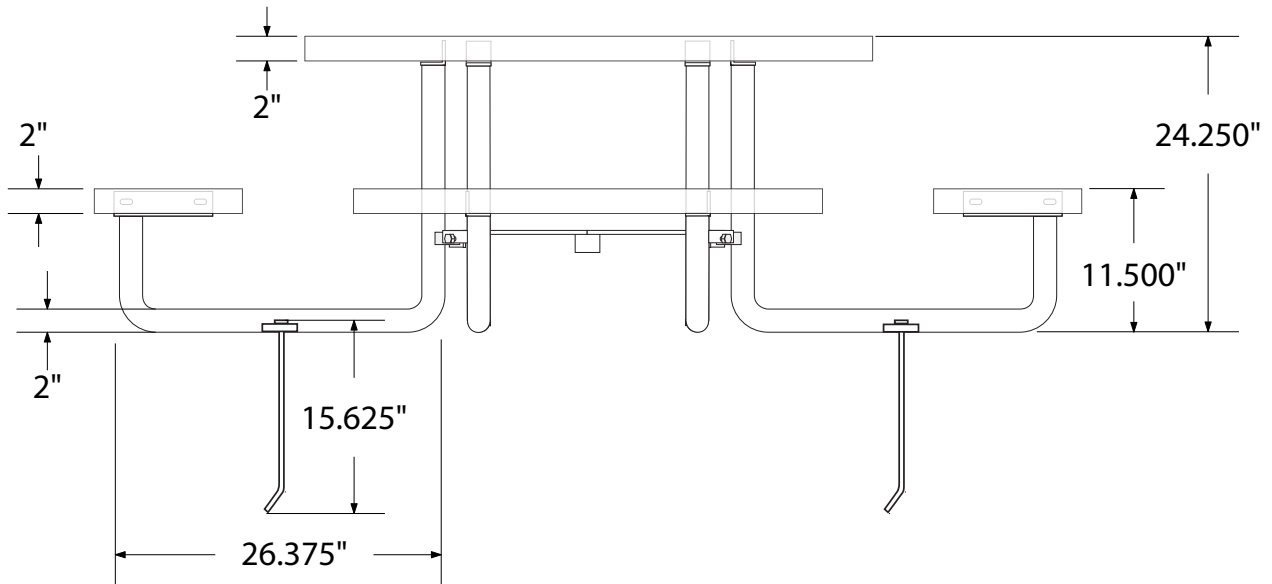

SPEC SHEET: T46SQIG-CHILD-PERF

46' SQUARE PERFORATED METAL CHILDREN'S TABLE IN-GROUND Wt. 315 lbs

T46SQP-CHILD-PERF
FOR SHOW OLNY

top view

side view

product details

Coated Surfaces:

- Thermoplastic coated
- Copolymer-based, environmentally safe
- Does not fade, crack, peel warp
- Applied at a thickness of 25-30 mils.
- 5 Year warranty on coating

Construction:

- Seats and tops - 11 gauge steel
- 2" tubular understructure
- Understructure - galvanized steel
- Understructure finish - black polyester powder coated
- Nuts, washers and bolts - galvanized steel

mounting types

P = Portable : no mount

SM = Surface Mount:
concrete anchors
through discs welded
to legs

IG= In-Ground:
J-rods set in concrete
through discs welded
to legs