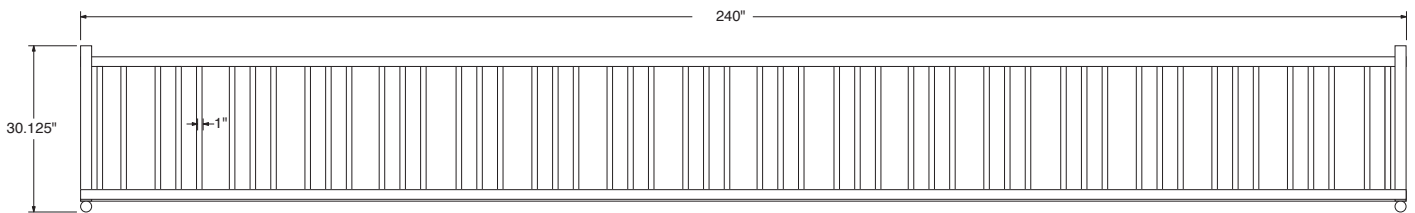

SPEC SHEET: 20ADBK

20' WIDE 36 SPACES "A" FRAME BIKE RACK

Wt. 241 lbs

8ADBK FOR SHOW ONLY

top view

front view

side view

product finish

Finish: galvanized steel