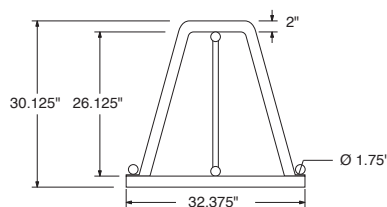

SPEC SHEET: 20ADBK

20' WIDE 36 SPACES "A" FRAME BIKE RACK

Wt. 241 lbs

8ADBK FOR SHOW ONLY

top view

front view

side view

product finish