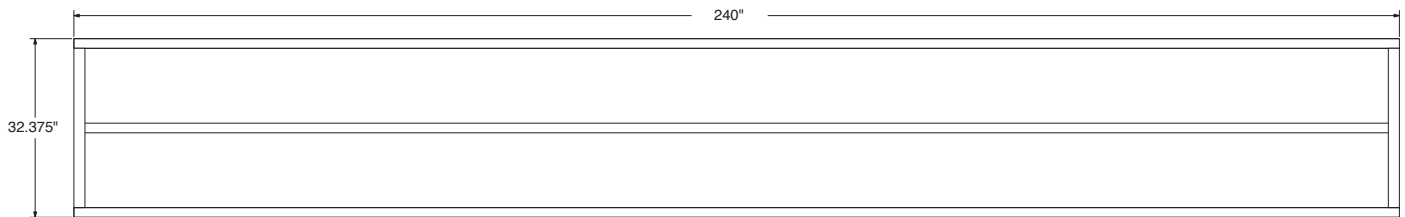

SPEC SHEET: 20ADBK

20' WIDE 36 SPACES "A" FRAME BIKE RACK

Wt. 241 lbs

8ADBK FOR SHOW ONLY

top view

front view

side view

product finish