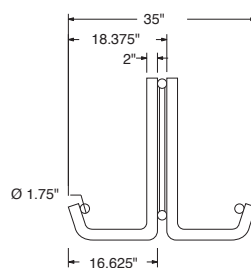

SPEC SHEET: 20JDBK

20' WIDE 36 SPACES "J" FRAME BIKE RACK DOUBLE SIDED Wt. 234 lbs

10JDBK FOR SHOW ONLY

top view

front view

side view

product finish

Finish: galvanized steel