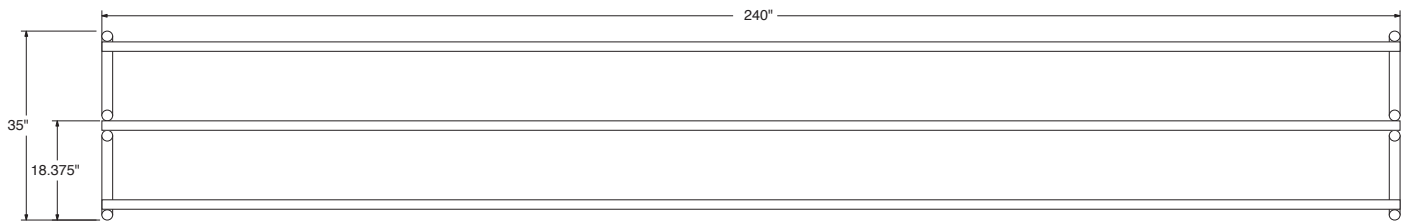

SPEC SHEET: 20JDBK

20' WIDE 36 SPACES "J" FRAME BIKE RACK DOUBLE SIDED Wt. 234 lbs

10JDBK FOR SHOW ONLY

top view

front view

side view

product finish

Finish: galvanized steel