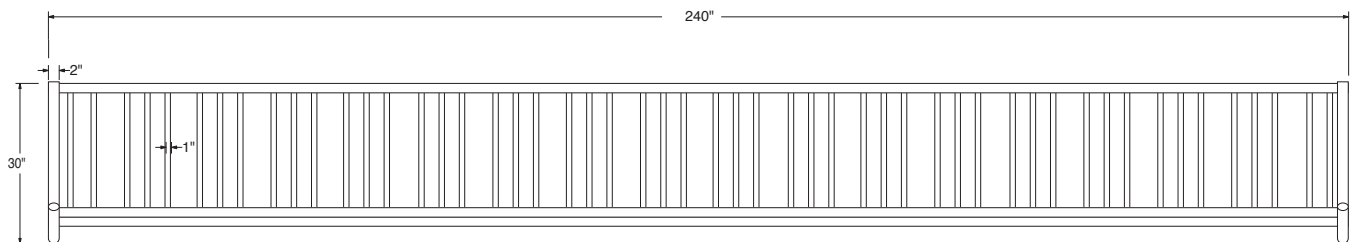

SPEC SHEET: 20JDBK

20' WIDE 36 SPACES "J" FRAME BIKE RACK DOUBLE SIDED Wt. 234 lbs

10JDBK FOR SHOW ONLY

top view

front view

side view

product finish

Finish: galvanized steel