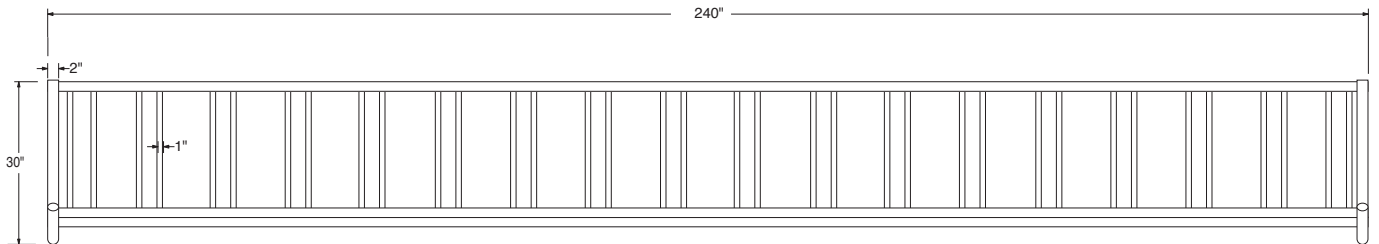

**SPEC SHEET: 20JSBK**  
**20' WIDE 18 SPACES "J" FRAME BIKE RACK SINGLE SIDED Wt. 174 lbs**

10JSBK FOR SHOW ONLY

**top view**

**front view**

**side view**

***product finish***

Finish: galvanized steel