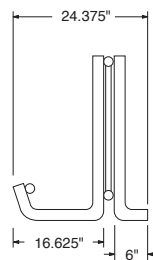

**SPEC SHEET: 20JSBK**  
**20' WIDE 18 SPACES "J" FRAME BIKE RACK SINGLE SIDED Wt. 174 lbs**

10JSBK FOR SHOW ONLY

**top view**

**front view**

**side view**

***product finish***

Finish: galvanized steel