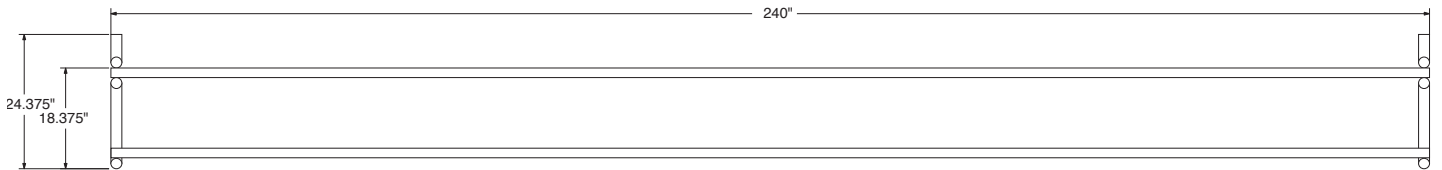

**SPEC SHEET: 20JSBK**  
**20' WIDE 18 SPACES "J" FRAME BIKE RACK SINGLE SIDED Wt. 174 lbs**

10JSBK FOR SHOW ONLY

**top view**

**front view**

**side view**

***product finish***

Finish: galvanized steel