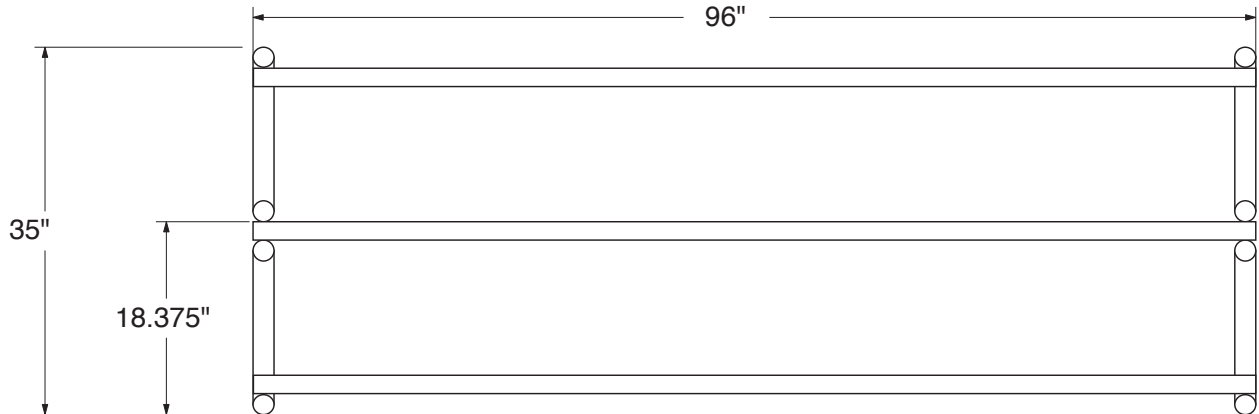

SPEC SHEET: 8JDBK

8' WIDE 14 SPACES "J" FRAME BIKE RACK DOUBLE SIDED

Wt. 93 lbs

10JDBK FOR SHOW ONLY

top view

front view

side view

product finish

Finish: galvanized steel