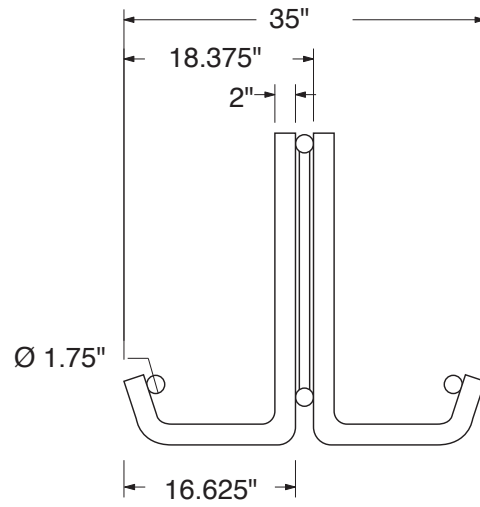

SPEC SHEET: 8JDBK

8' WIDE 14 SPACES "J" FRAME BIKE RACK DOUBLE SIDED

Wt. 93 lbs

10JDBK FOR SHOW ONLY

top view

front view

side view

product finish