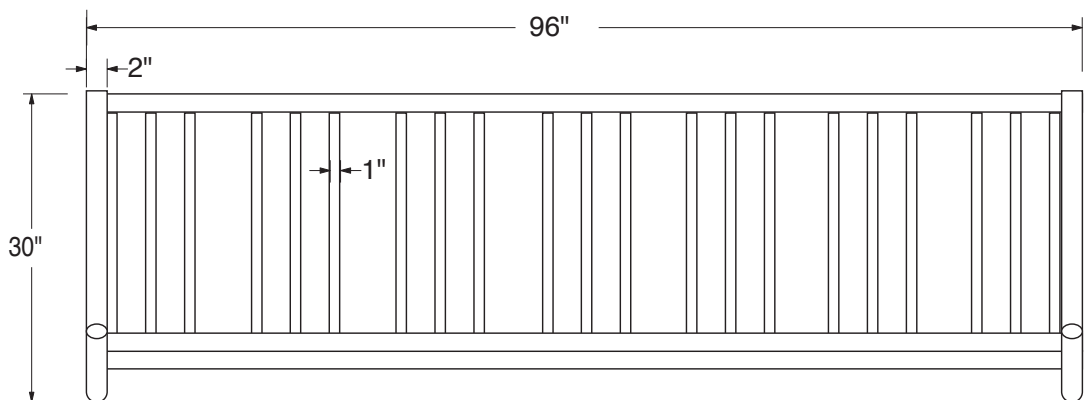

SPEC SHEET: 8JDBK

8' WIDE 14 SPACES "J" FRAME BIKE RACK DOUBLE SIDED

Wt. 93 lbs

10JDBK FOR SHOW ONLY

top view

front view

side view

product finish

Finish: galvanized steel