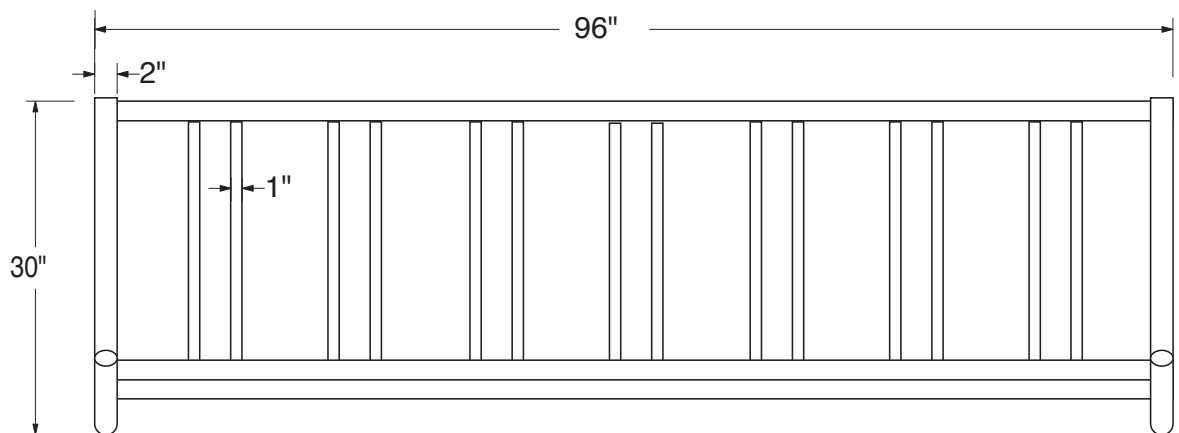

SPEC SHEET: 8JSBK

8' WIDE 7 SPACES "J" FRAME BIKE RACK SINGLE SIDED

Wt. 72 lbs

10JSBK FOR SHOW ONLY

top view

front view

side view

product finish

Finish: galvanized steel