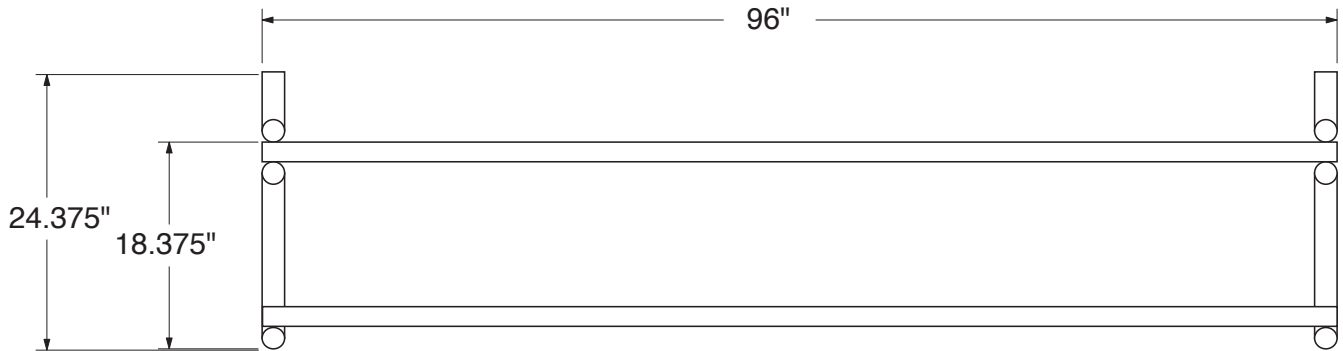

SPEC SHEET: 8JSBK

8' WIDE 7 SPACES "J" FRAME BIKE RACK SINGLE SIDED

Wt. 72 lbs

10JSBK FOR SHOW ONLY

top view

front view

side view

product finish

Finish: galvanized steel