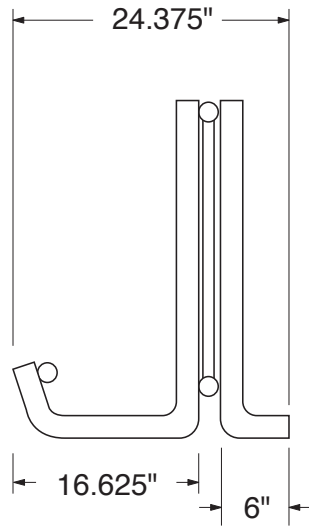

SPEC SHEET: 8JSBK

8' WIDE 7 SPACES "J" FRAME BIKE RACK SINGLE SIDED

Wt. 72 lbs

10JSBK FOR SHOW ONLY

top view

front view

side view

product finish