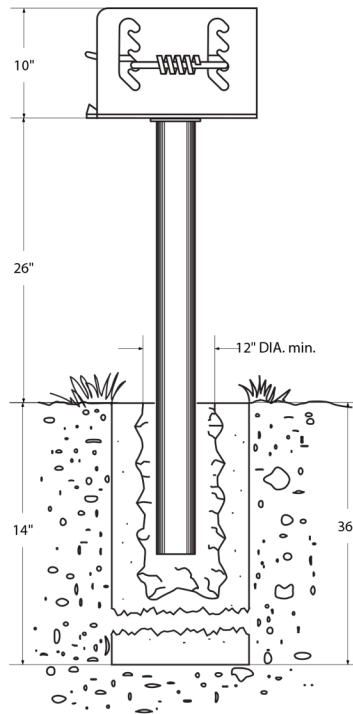

SPEC SHEET: LC120-GALV-IG

STANDARD GALVANIZED GRILL *IN-GROUND*

Wt. 81 lbs

photo

top view

front

side view

product details

Details:

- Firebox & post hot dip galvanized
- Cooking area 300 sq in
- grate hot plate
- Vertical grade adjustment
3-1/2", 5-1/4", 7", 8-3/4"
- Optional shelf 7"x 19-1/4"
7 lbs

mounting types

SM = Surface Mount:
12" x 12" plate

IG= In-Ground
single post

SURFACE MOUNT

IN-GROUND