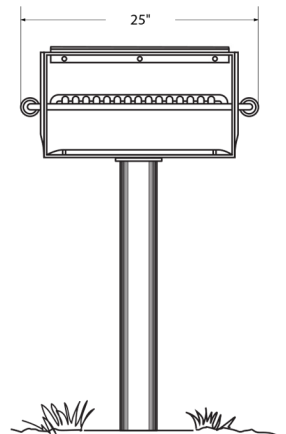

SPEC SHEET: LC120-GALV-IG

STANDARD GALVANIZED GRILL *IN-GROUND*

Wt. 81 lbs

photo

top view

front

side view

product details

Details:

- Firebox & post hot dip galvanized
- Cooking area 300 sq in
- grate hot plate
- Vertical grade adjustment
3-1/2", 5-1/4", 7", 8-3/4"
- Optional shelf 7"x 19-1/4"
7 lbs

mounting types

SM = Surface Mount:
12" x 12" plate

IG= In-Ground
single post

SURFACE MOUNT

IN-GROUND