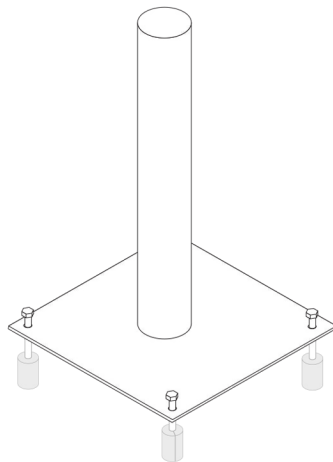

SPEC SHEET: LC120-GALV-IG

STANDARD GALVANIZED GRILL *IN-GROUND*

Wt. 81 lbs

photo

top view

front

side view

product details

Details:

- Firebox & post hot dip galvanized
- Cooking area 300 sq in
- grate hot plate
- Vertical grade adjustment
3-1/2", 5-1/4", 7", 8-3/4"
- Optional shelf 7"x 19-1/4"
7 lbs

mounting types

SM = Surface Mount:
12" x 12" plate

IG= In-Ground
single post

SURFACE MOUNT

IN-GROUND