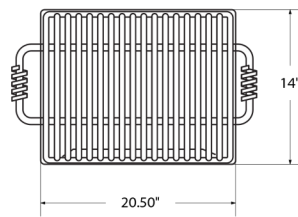

SPEC SHEET: LC120-GALV-IG

STANDARD GALVANIZED GRILL *IN-GROUND*

Wt. 81 lbs

photo

top view

front

side view

product details

Details:

- Firebox & post hot dip galvanized
- Cooking area 300 sq in
- grate hot plate
- Vertical grade adjustment
3-1/2", 5-1/4", 7", 8-3/4"
- Optional shelf 7"x 19-1/4"
7 lbs

mounting types

SM = Surface Mount:
12" x 12" plate